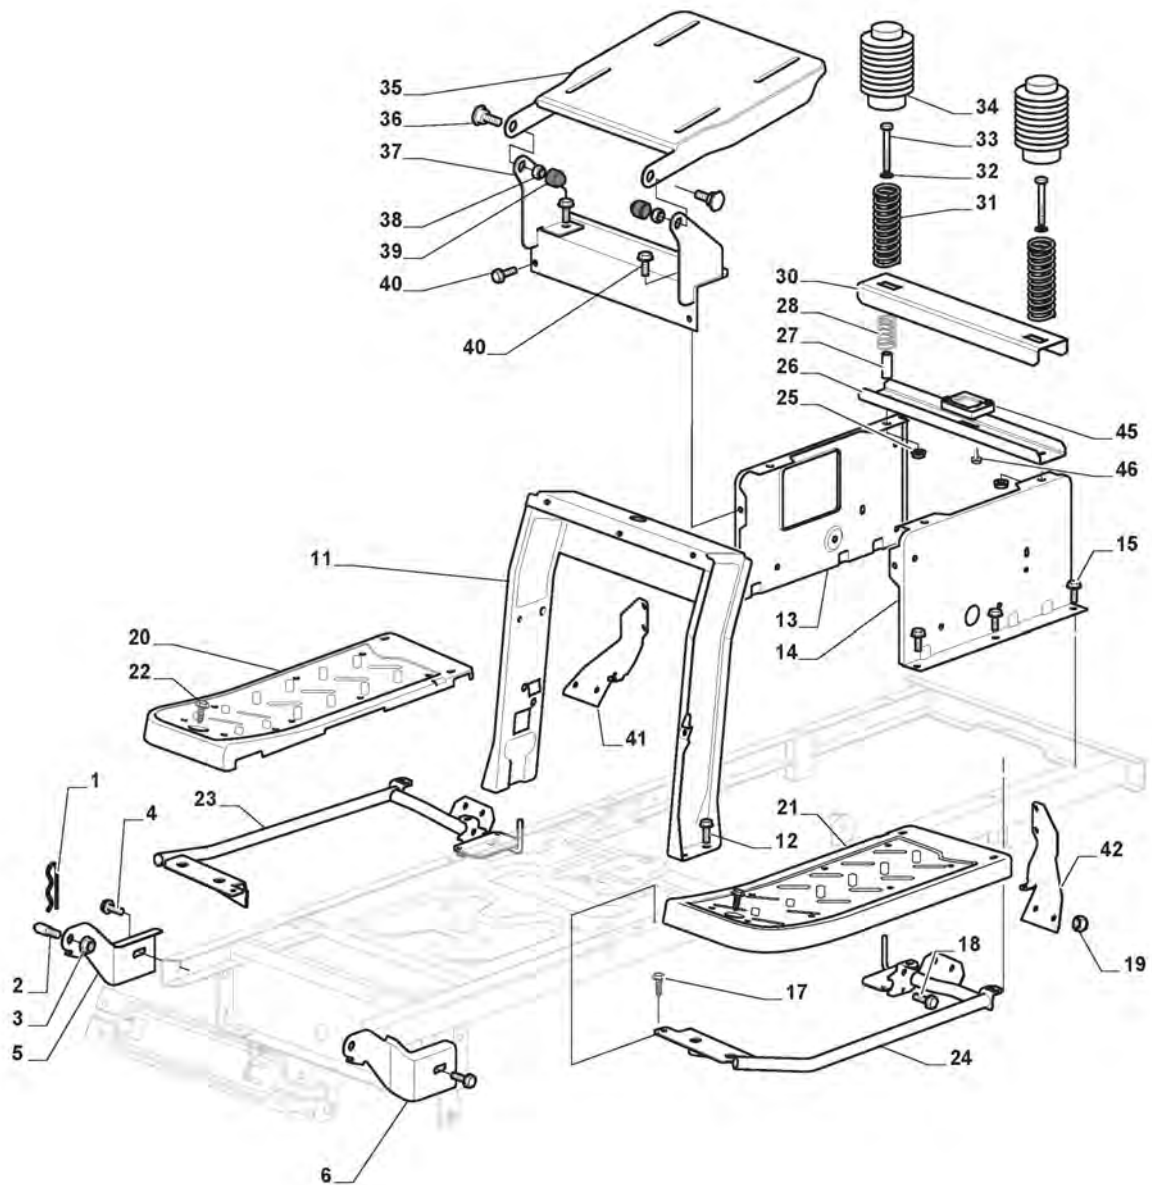

Chassis

Réf. N°	Q.té :	Code article	Description	Articles	De	Jusqu'à
1	1	124487998/0	Goupille			
2	2	125510079/0	Pivot	To S/N 19LA3RON002089		
2	2	125510169/0	Pivot	From S/N 19DA3RON003315		
3	2	112155000/0	Ecrou			
4	2	112735599/0	Vis			
5	1	325547225/0	Plaquette Droit			
6	1	325547227/0	Plaquette Gauche			
11	1	382785169/1	Support Tube De Direction			
12	4	125943009/0	Vis			
13	1	325785331/1	Support Siege Droit			
14	1	325785333/1	Support Siege Gauche			
15	6	125943009/0	Vis			
17	2	125943009/0	Vis			
18	2	125943009/0	Vis			
19	10	112155000/0	Ecrou			
20	1	325500041/1	Marchepied Droit			
21	1	325500043/1	Marchepied Gauche			
22	2	112735599/0	Vis			
23	1	382785223/0	Support Marchepied			
24	1	382785221/0	Support Marchepied			
25	2	112293201/0	Ecrou			
26	1	325820109/1	Support Siege			
27	2	125160048/0	Entretoise	From 01-September-2014		
27	2	125160077/0	Entretoise	To 31-August-2014		
28	2	125430263/0	Ressort			
30	1	325820111/0	Support			
31	2	125430264/0	Ressort			
32	2	112521350/0	Rondelle			
33	2	112691400/0	Vis			
34	2	325122002/0	Protecteur			
35	1	382547061/0	Plaquette			
36	2	122524970/2	Pivot	To 31-August-2014		
36	2	122524970/3	Goupille	From 01-September-2014		
37	1	382820151/0	Support Siege			
38	2	112155010/0	Ecrou			
39	2	118203854/0	Capot			
40	12	125943009/0	Vis			
41	1	325650155/0	Support	To 31-August-2018		
41	1	325650155/1	Support	From 01-September-2018		
42	1	325650157/0	Support	To 31-August-2018		
42	1	325650157/1	Support	From 01-September-2018		
45	1	325785379/0	Support			
46	2	112728686/0	Vis