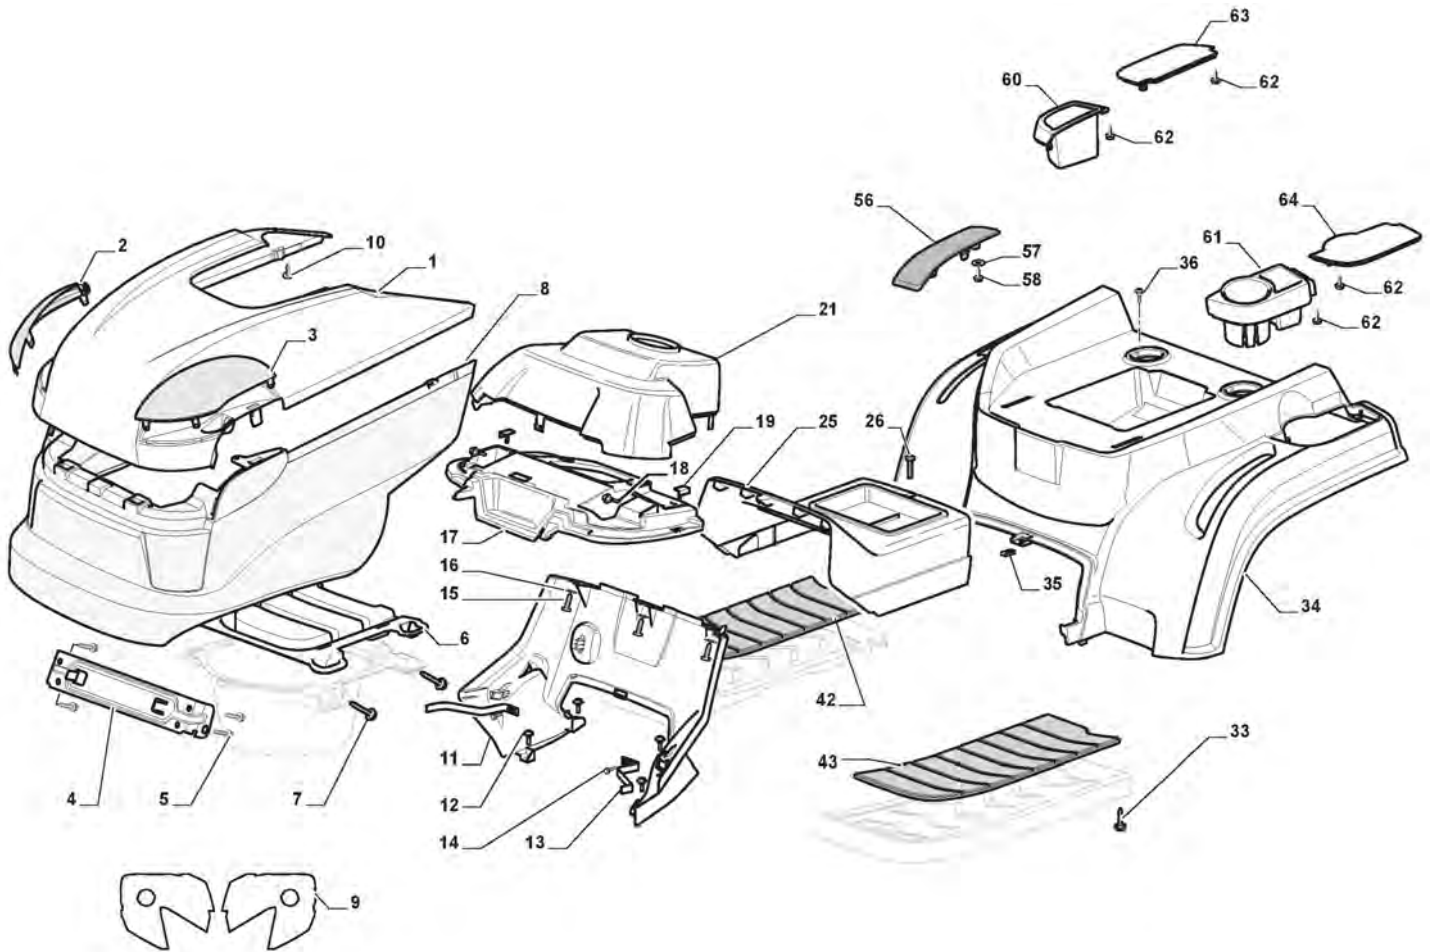

Carrosserie

Réf. N°	Q.té :	Code article	Description	Articles	De	Jusqu'à
1	1	325076910/0	Capot Superieure Rouge	Light Red;To 31-August-2016		
1	1	325076910/1	Capot Superieure Rouge	Light Red;From 01-September-2016		
2	1	325410901/0	Panneau Droit			
3	1	325410902/0	Panneau Gauche			
4	1	325785365/0	Support Capot			
5	4	112735403/0	Vis			
6	1	325263302/1	Capot avant noir			
7	4	112728692/0	Vis			
8	1	325076911/0	Capot Inferieure	To 31-August-2013		
8	1	325076911/1	Capot Inferieure	From 01-September-2013		
9	1	114363452/0	Autocollant Parabole Phare			
9	1	114365476/1	Autocollant Parabole Phare			
10	2	112728686/0	Vis			
11	1	325785298/0	Support Tableau Comm.			
12	4	125943010/0	Vis			
13	2	325270325/0	Guide			
14	2	112735599/0	Vis			
15	3	112735406/0	Vis			
16	3	112523040/0	Rondelle			
17	1	325120202/1	Console	To 31-August-2012		
17	1	325120209/0	Console	From 01-September-2012 To 31-August-2014		
17	1	325120259/0	Console	From 01-September-2014 To 31-August-2015		
17	1	325120259/1	Console	From 01-September-2015 To 31-August-2017		
17	1	325120259/2	Console	From 01-September-2017		
18	2	125943010/0	Vis			
19	2	325260003/0	Caoutchouc			
21	1	325120203/0	Couvercle			
25	1	325110383/1	Couvre, Rouge	Light Red;To 31-August-2016		
25	1	325110383/2	Couvre, Rouge	Light Red;From 01-September-2016		
26	1	125943010/0	Vis			
33	4	112735406/0	Vis			
34	1	325110432/0	Couvre Roues Rouge	Light Red;To 31-August-2016		
34	1	325110432/1	Couvre Roues Rouge	Light Red;From 01-September-2016		
35	1	112437506/0	Plaquette			
36	2	125943010/0	Vis			
42	1	325110384/0	Couvre Marchepied Droit	AS OPTIONAL - Not present on all Assortment		
43	1	325110385/0	Couvre Marchepied Gauche	AS OPTIONAL - Not present on all assortment		
56	1	325207203/0	Couvercle			
57	4	112523050/0	Rondelle			
58	2	112735403/0	Vis			
60	1	325207198/0	Couvercle			
61	1	325207199/0	Couvercle			
62	4	112735403/0	Vis			
63	1	325207196/0	Couvercle