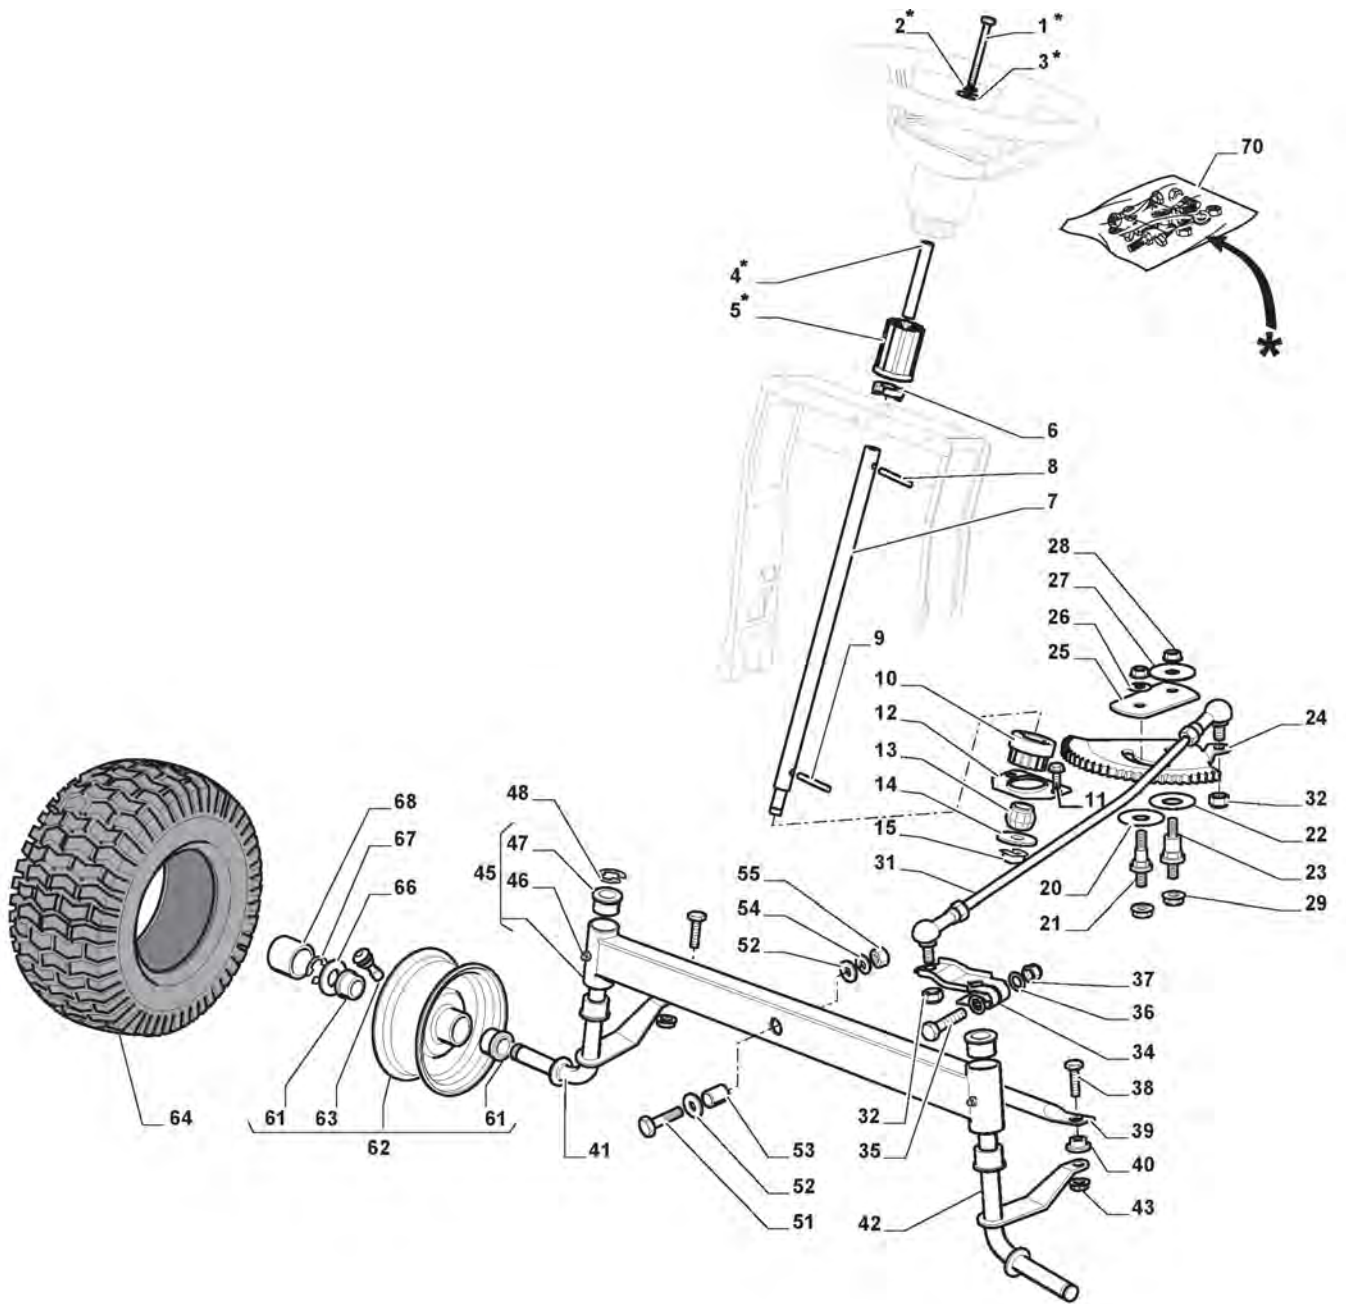

Barre De Direction

Réf. N°	Q.té :	Code article	Description	Articles	De	Jusqu'à
62	2	182000598/0	Bandage Roue			
63	2	125950000/0	Vanne			
64	2	125590019/0	Pneu 15x6.00-6 P512 WANDA	For other ST Brand;From 01-September-2016		
64	2	127590066/0	Pneu 15x6.00-6 WANDA	For other ST Brand;To 31-August-2015		
66	2	125670005/1	Rondelle	To 31-August-2014		
66	2	125670005/2	Rondelle	From 01-September-2014		
67	2	112001010/0	Anneau Benzing			
68	2	322110233/0	Couvre Moyeu			
70	1	382180124/0	Dotation Visserie