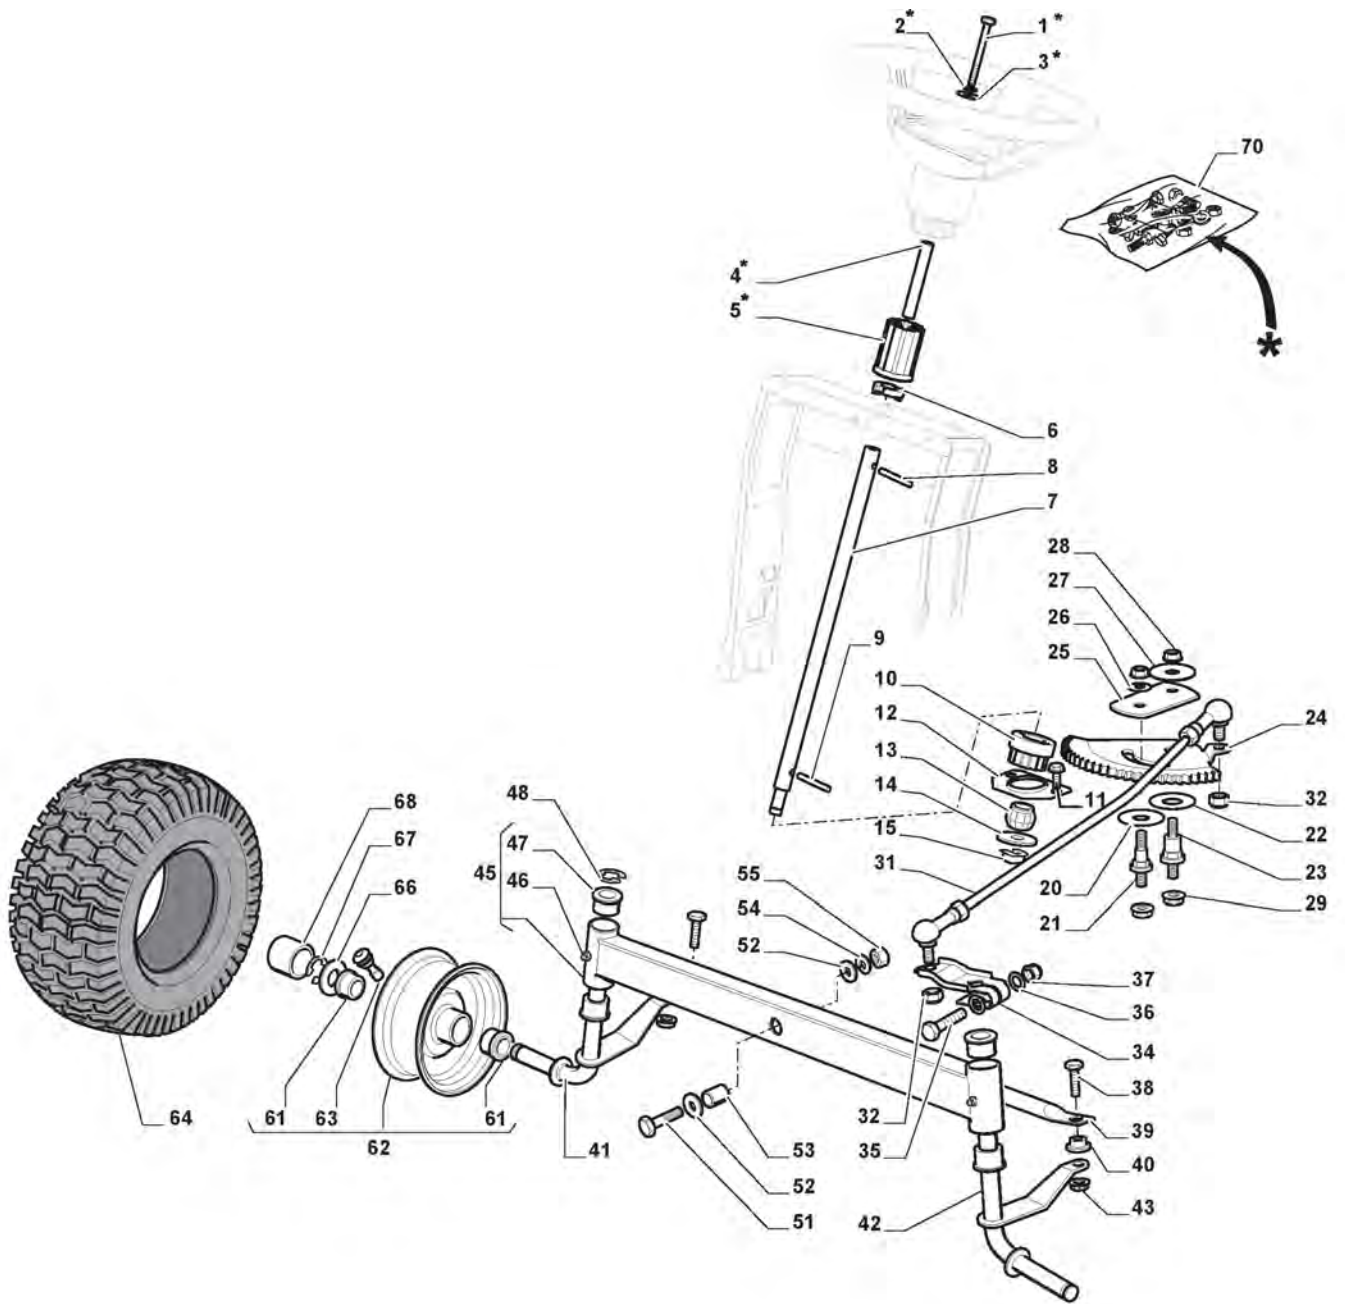

Barre De Direction

Réf. N°	Q.té :	Code article	Description	Articles	De	Jusqu'à
1	1	112692050/0	Vis			
2	1	112540260/0	Rondelle			
3	1	112523070/0	Rondelle			
4	1	125160047/0	Entretoise			
5	1	325785318/0	Support			
6	1	325038008/0	Douille			
7	1	125520007/0	Tube De Direction			
8	1	112620300/0	Ressort			
9	1	112622650/0	Goupille			
10	1	125570003/0	Pignon			
11	2	127943051/0	Vis			
12	1	325785213/1	Support			
13	1	325743000/0	Joint			
14	1	112521370/0	Rondelle			
15	1	112436030/0	Plaquette			
20	1	322672151/0	Rondelle Antifricion			
21	1	125510104/0	Pivot			
22	1	125670023/0	Rondelle			
23	1	125510109/0	Pivot			
24	1	325735519/0	Secteur Direction			
25	1	325547233/0	Plaquette			
26	1	112369500/0	Disque Elastique			
27	1	122160400/0	Disque Elastique			
28	2	112155010/0	Ecrou			
29	2	112154210/0	Ecrou			
31	1	382000566/1	Barre De Direction			
32	2	112156602/0	Ecrou			
34	1	325318243/0	Levier			
35	1	112692390/0	Vis			
36	2	112521360/0	Rondelle			
37	1	112156602/0	Ecrou			
38	2	125510103/0	Pivot			
39	1	325840029/0	Tirant			
40	2	325038007/0	Douille			
41	1	382230373/0	Fuseau Droit			
42	1	382230375/0	Fuseau Gauche			
43	2	112155000/0	Ecrou			
45	1	382034030/0	Balancier Avec Douille Et Graisseur			
46	2	112379511/0	Graisseur			
47	4	125034002/1	Douille			
48	1	112001010/0	Anneau Benzing			
51	1	112692695/0	Vis			
52	2	112523100/0	Rondelle			
53	1	125160016/0	Entretoise	To 31-August-2013		
53	1	125160016/1	Entretoise	From 01-September-2013		
54	1	112587100/0	Grower			
55	1	112295300/0	Ecrou			
61	4	125122200/2	Roulement