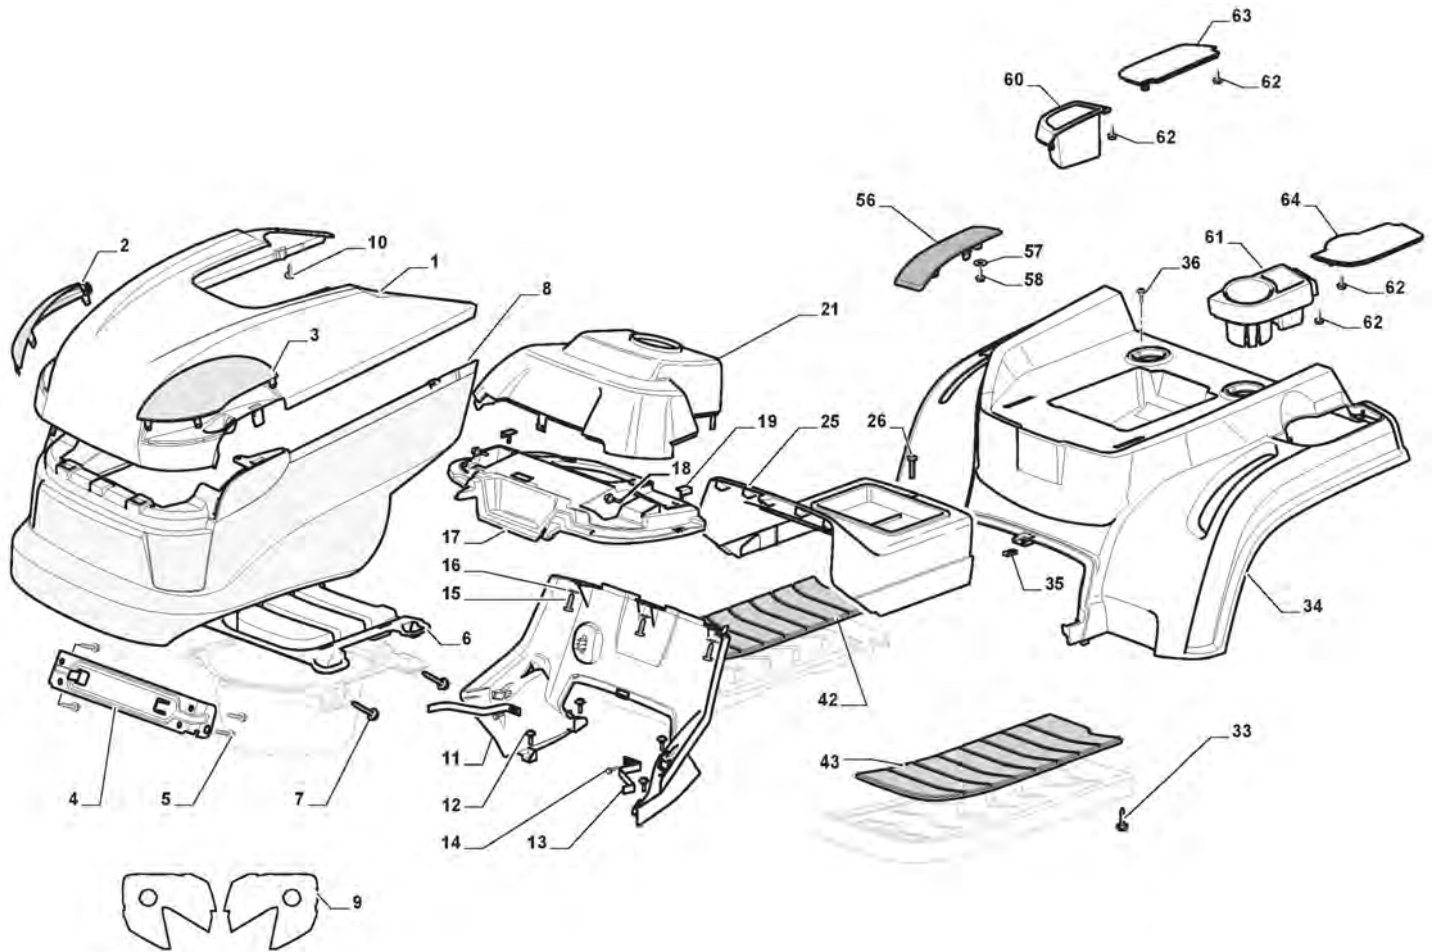

Carrosserie

Réf. N°	Q.té :	Code article	Description	Articles	De	Jusqu'à
1	1	325076910/0	Capot Superieure Rouge	Light Red;To 31-August-2016		
1	1	325076910/1	Capot Superieure Rouge	Light Red;From 01-September-2016		
2	1	325410901/0	Panneau Droit			
3	1	325410902/0	Panneau Gauche			
4	1	325785365/0	Support Capot			
5	4	112735403/0	Vis			
6	1	325263302/1	Capot avant noir			
7	4	112728692/0	Vis			
8	1	325076911/0	Capot Inferieure	To 31-August-2013		
8	1	325076911/1	Capot Inferieure	From 01-September-2013		
9	1	114363452/0	Autocollant Parabole Phare			
9	1	114365476/1	Autocollant Parabole Phare			
10	2	112728686/0	Vis			
11	1	325785298/0	Support Tableau Comm.			
12	4	125943010/0	Vis			
13	2	325270325/0	Guide			
14	2	112735599/0	Vis			
15	3	112735406/0	Vis			
16	3	112523040/0	Rondelle			
17	1	325120202/1	Console	To 31-August-2012		
17	1	325120209/0	Console	From 01-September-2012 To 31-August-2014		
17	1	325120259/0	Console	From 01-September-2014 To 31-August-2015		
17	1	325120259/1	Console	From 01-September-2015 To 31-August-2017		
17	1	325120259/2	Console	From 01-September-2017		
18	2	125943010/0	Vis			
19	2	325260003/0	Caoutchouc			
21	1	325120203/0	Couvercle			
25	1	325110383/1	Couvre, Rouge	Light Red;To 31-August-2016		
25	1	325110383/2	Couvre, Rouge	Light Red;From 01-September-2016		
26	1	125943010/0	Vis			
33	4	112735406/0	Vis			
34	1	325110432/0	Couvre Roues Rouge	Light Red;To 31-August-2016		
34	1	325110432/1	Couvre Roues Rouge	Light Red;From 01-September-2016		
35	1	112437506/0	Plaquette			
36	2	125943010/0	Vis			
42	1	325110384/0	Couvre Marchepied Droit	AS OPTIONAL - Not present on all Assortment		
43	1	325110385/0	Couvre Marchepied Gauche	AS OPTIONAL - Not present on all assortment		
56	1	325207203/0	Couvercle			
57	4	112523050/0	Rondelle			
58	2	112735403/0	Vis			
60	1	325207198/0	Couvercle			
61	1	325207199/0	Couvercle			
62	4	112735403/0	Vis			
63	1	325207196/0	Couvercle