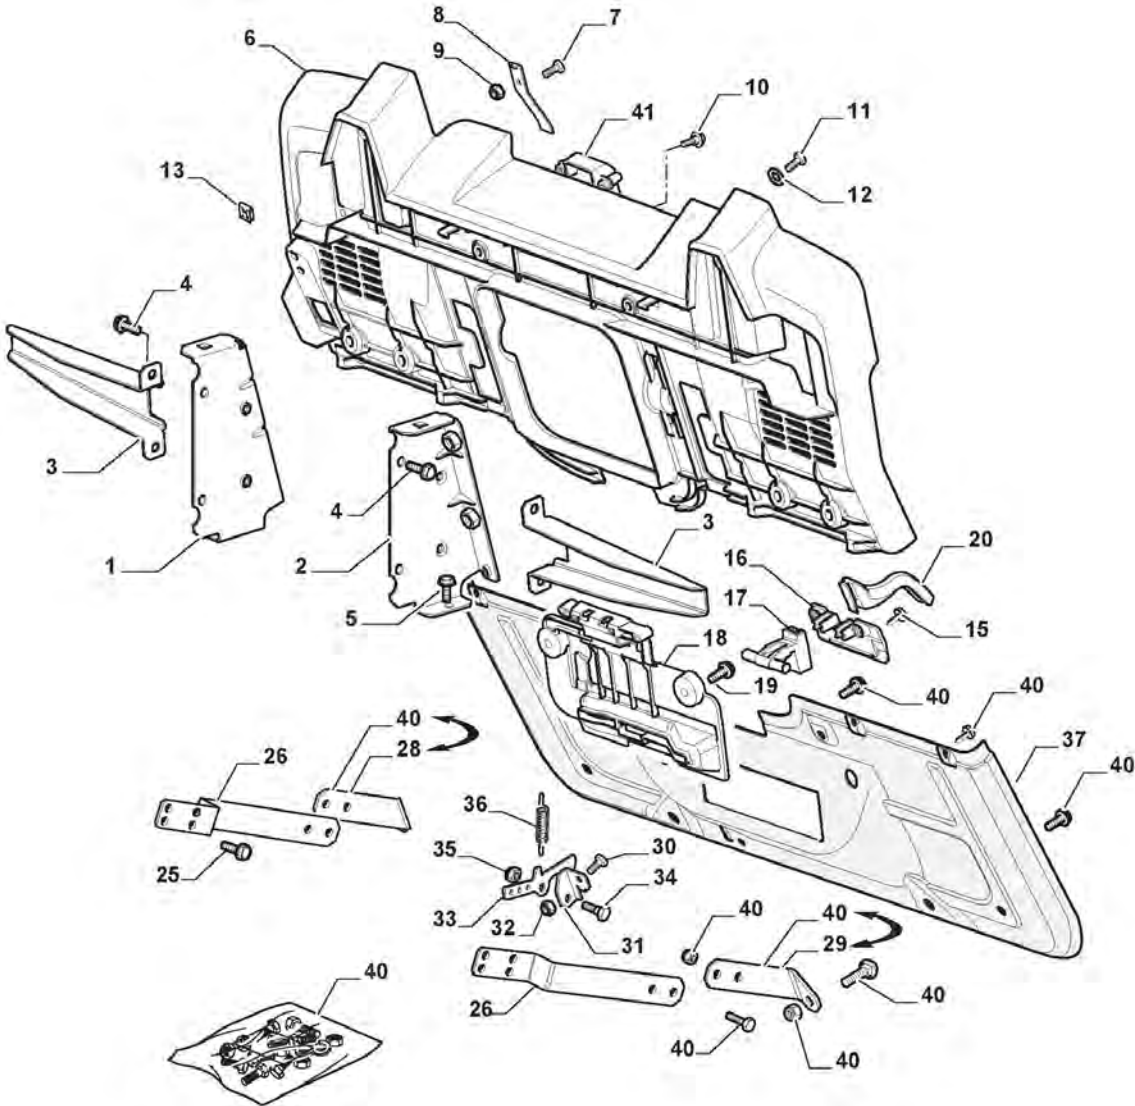

Frame - Rear Plate

Réf. N°	Q.té :	Code article	Description	Articles	De	Jusqu'à
1	1	325774501/0	Etrier			
2	1	325774507/0	Etrier			
3	2	325650163/0	Renforcement			
4	8	125943009/0	Vis			
5	2	125943009/0	Vis			
6	1	325547299/0	Plaque Arriere, Partie Superieur			
7	1	112789008/0	Vis			
8	1	127430554/0	Ressort	To 31-August-2013		
8	1	127430600/0	Ressort	From 01-September-2013		
9	1	112154330/0	Ecrou			
10	4	125943010/0	Vis			
11	6	112789008/0	Vis			
12	6	112521320/0	Rondelle			
13	6	112437503/0	Plaquette			
15	2	112728686/0	Vis			
16	1	325109522/0	Couvercle Protection			
17	1	325318276/0	Levier			
18	1	325785400/0	Support	To 31-August-2012		
18	1	325785428/0	Support	From 01-September-2012		
19	2	125943010/0	Vis			
20	1	325318277/0	Levier			
25	4	125943009/0	Vis			
26	2	325774521/0	Etrier			
28	1	325650151/0	Renforcement			
29	1	325650153/0	Renforcement			
30	1	112789008/0	Vis			
31	1	325755061/0	Etrier			
32	1	112154330/0	Ecrou			
33	1	325774533/0	Etrier			
34	1	125510080/1	Pivot	To 31-August-2015		
34	1	125510080/2	Pivot	From 01-September-2015		
35	1	112154510/0	Ecrou			
36	1	125430282/0	Ressort			
37	1	382547071/0	Plaque Arriere, Partie Inferieur			
40	1	382180121/0	Dotation Visserie			
41	1	325600107/0	Protection Micro