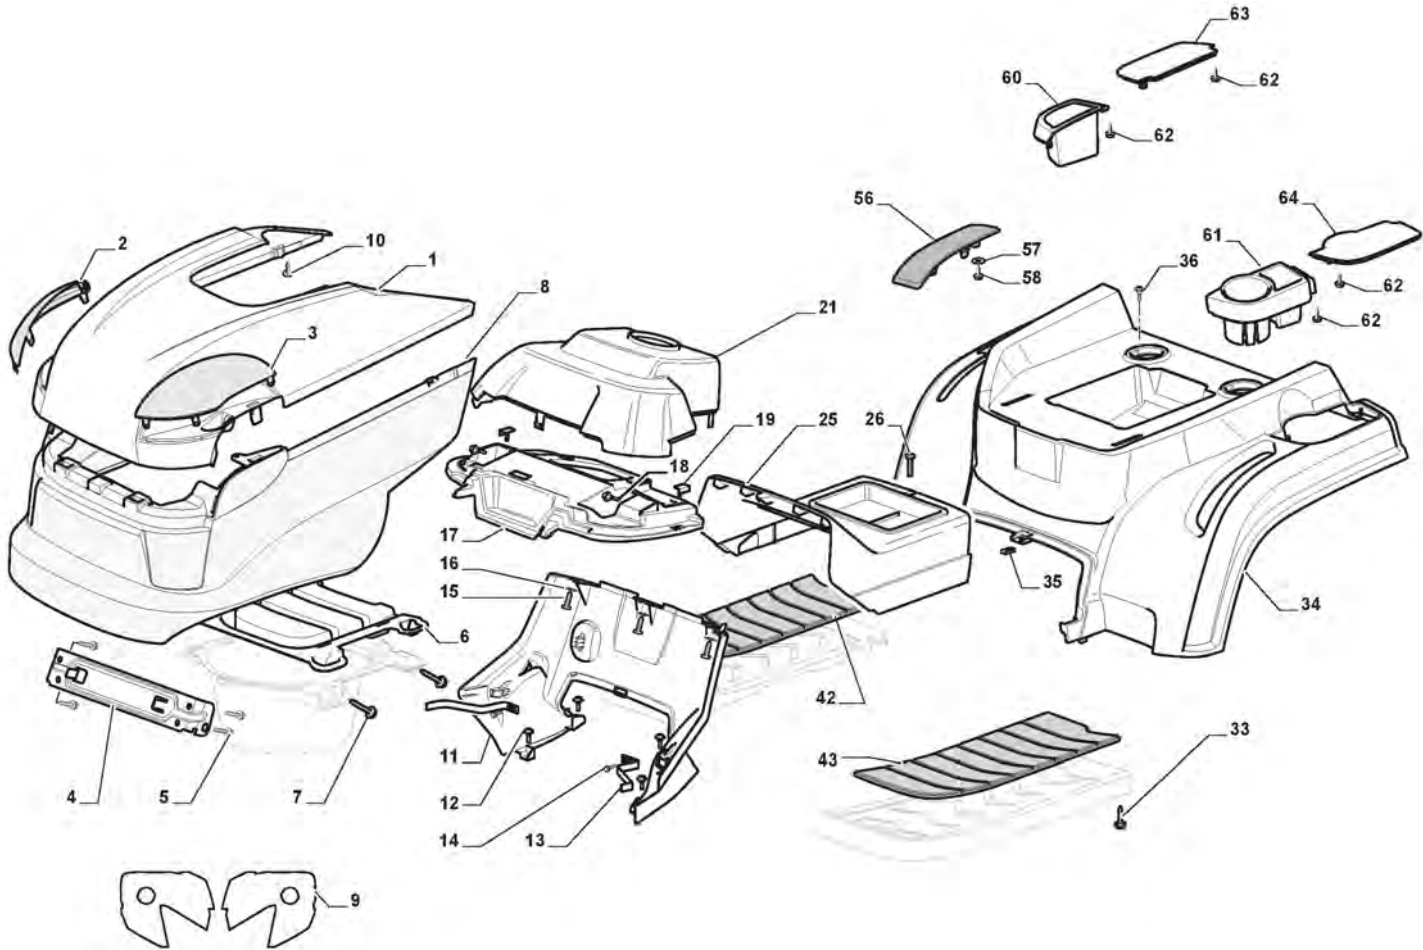

Carrosserie

Réf. N°	Q.té :	Code article	Description	Articles	De	Jusqu'à
1	1	325076910/0	Capot Superieure Rouge	Light Red;To 31-August-2016		
1	1	325076910/1	Capot Superieure Rouge	Light Red;From 01-September-2016		
2	1	325410901/0	Panneau Droit			
3	1	325410902/0	Panneau Gauche			
4	1	325785365/0	Support Capot			
5	4	112735403/0	Vis			
6	1	325263302/1	Capot avant noir			
7	4	112728692/0	Vis			
8	1	325076911/0	Capot Inferieure	To 31-August-2013		
8	1	325076911/1	Capot Inferieure	From 01-September-2013		
9	1	114363452/0	Autocollant Parabole Phare			
9	1	114365476/1	Autocollant Parabole Phare			
10	2	112728686/0	Vis			
11	1	325785298/0	Support Tableau Comm.			
12	4	125943010/0	Vis			
13	2	325270325/0	Guide			
14	2	112735599/0	Vis			
15	3	112735406/0	Vis			
16	3	112523040/0	Rondelle			
17	1	325120202/1	Console	To 31-August-2012		
17	1	325120209/0	Console	From 01-September-2012 To 31-August-2014		
17	1	325120259/0	Console	From 01-September-2014 To 31-August-2015		
17	1	325120259/1	Console	From 01-September-2015 To 31-August-2017		
17	1	325120259/2	Console	From 01-September-2017		
18	2	125943010/0	Vis			
19	2	325260003/0	Caoutchouc			
21	1	325120203/0	Couvercle			
25	1	325110383/1	Couvre, Rouge	Light Red;To 31-August-2016		
25	1	325110383/2	Couvre, Rouge	Light Red;From 01-September-2016		
26	1	125943010/0	Vis			
33	4	112735406/0	Vis			
34	1	325110432/0	Couvre Roues Rouge	Light Red;To 31-August-2016		
34	1	325110432/1	Couvre Roues Rouge	Light Red;From 01-September-2016		
35	1	112437506/0	Plaquette			
36	2	125943010/0	Vis			
42	1	325110384/0	Couvre Marchepied Droit	AS OPTIONAL - Not present on all Assortment		
43	1	325110385/0	Couvre Marchepied Gauche	AS OPTIONAL - Not present on all assortment		
56	1	325207203/0	Couvercle			
57	4	112523050/0	Rondelle			
58	2	112735403/0	Vis			
60	1	325207198/0	Couvercle			
61	1	325207199/0	Couvercle			
62	4	112735403/0	Vis			
63	1	325207196/0	Couvercle