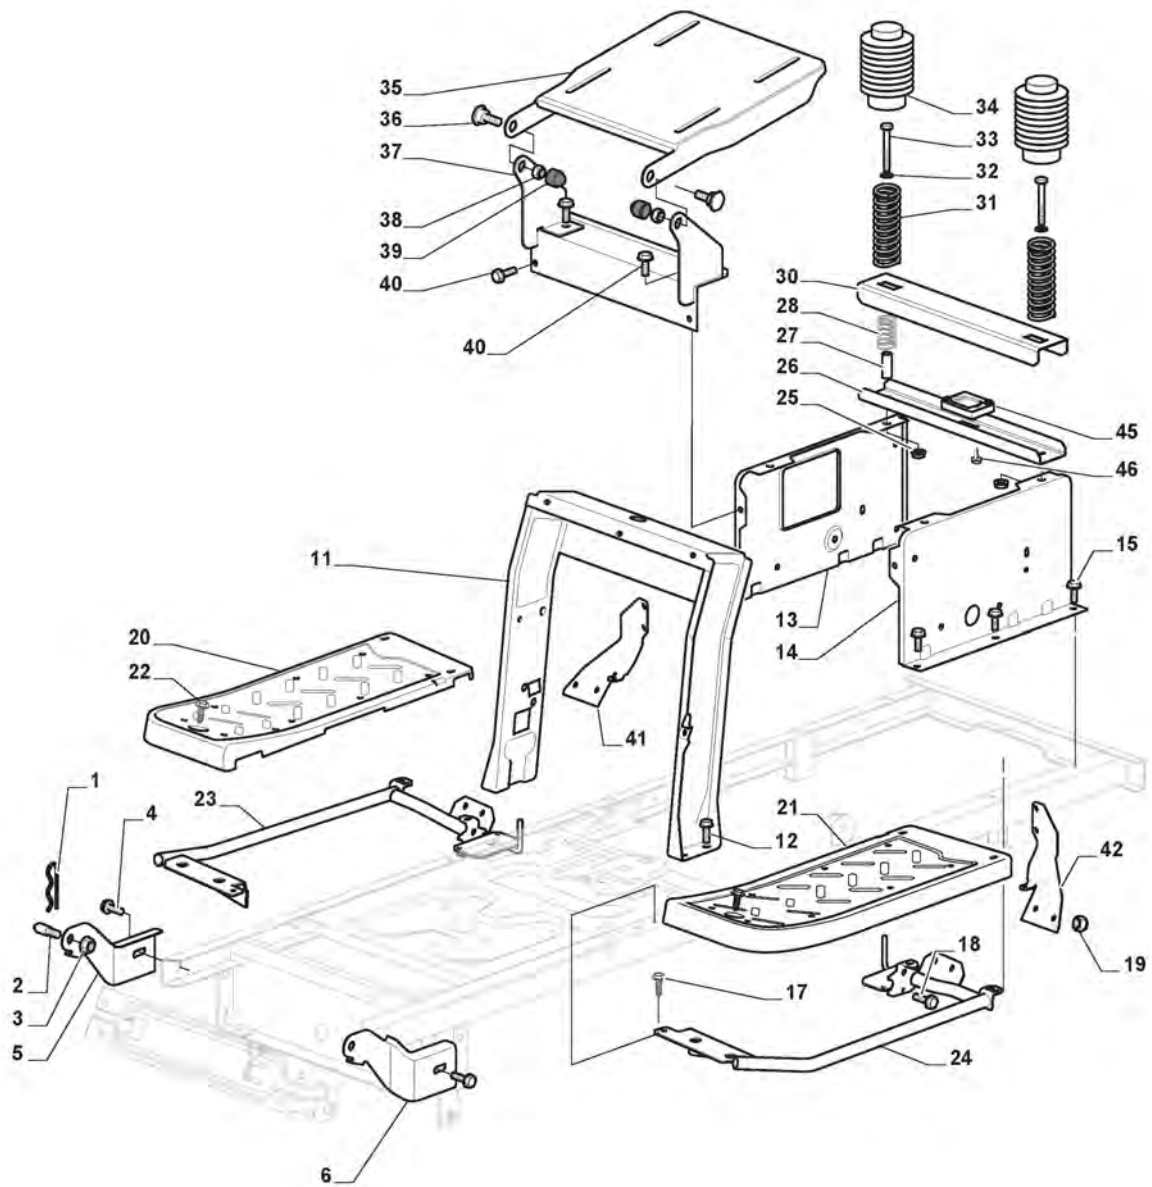

Chassis

Réf. N°	Q.té :	Code article	Description	Articles	De	Jusqu'à
1	1	124487998/0	Goupille			
2	2	125510079/0	Pivot	To S/N 19LA3RON002089		
2	2	125510169/0	Pivot	From S/N 19DA3RON003315		
3	2	112155000/0	Ecrou			
4	2	112735599/0	Vis			
5	1	325547225/0	Plaquette Droit			
6	1	325547227/0	Plaquette Gauche			
11	1	382785169/1	Support Tube De Direction			
12	4	125943009/0	Vis			
13	1	325785331/1	Support Siege Droit			
14	1	325785333/1	Support Siege Gauche			
15	6	125943009/0	Vis			
17	2	125943009/0	Vis			
18	2	125943009/0	Vis			
19	10	112155000/0	Ecrou			
20	1	325500041/1	Marchepied Droit			
21	1	325500043/1	Marchepied Gauche			
22	2	112735599/0	Vis			
23	1	382785223/0	Support Marchepied			
24	1	382785221/0	Support Marchepied			
25	2	112293201/0	Ecrou			
26	1	325820109/1	Support Siege			
27	2	125160048/0	Entretoise	From 01-September-2014		
27	2	125160077/0	Entretoise	To 31-August-2014		
28	2	125430263/0	Ressort			
30	1	325820111/0	Support			
31	2	125430264/0	Ressort			
32	2	112521350/0	Rondelle			
33	2	112691400/0	Vis			
34	2	325122002/0	Protecteur			
35	1	382547061/0	Plaquette			
36	2	122524970/2	Pivot	To 31-August-2014		
36	2	122524970/3	Goupille	From 01-September-2014		
37	1	382820151/0	Support Siege			
38	2	112155010/0	Ecrou			
39	2	118203854/0	Capot			
40	12	125943009/0	Vis			
41	1	325650155/0	Support	To 31-August-2018		
41	1	325650155/1	Support	From 01-September-2018		
42	1	325650157/0	Support	To 31-August-2018		
42	1	325650157/1	Support	From 01-September-2018		
45	1	325785379/0	Support			
46	2	112728686/0	Vis