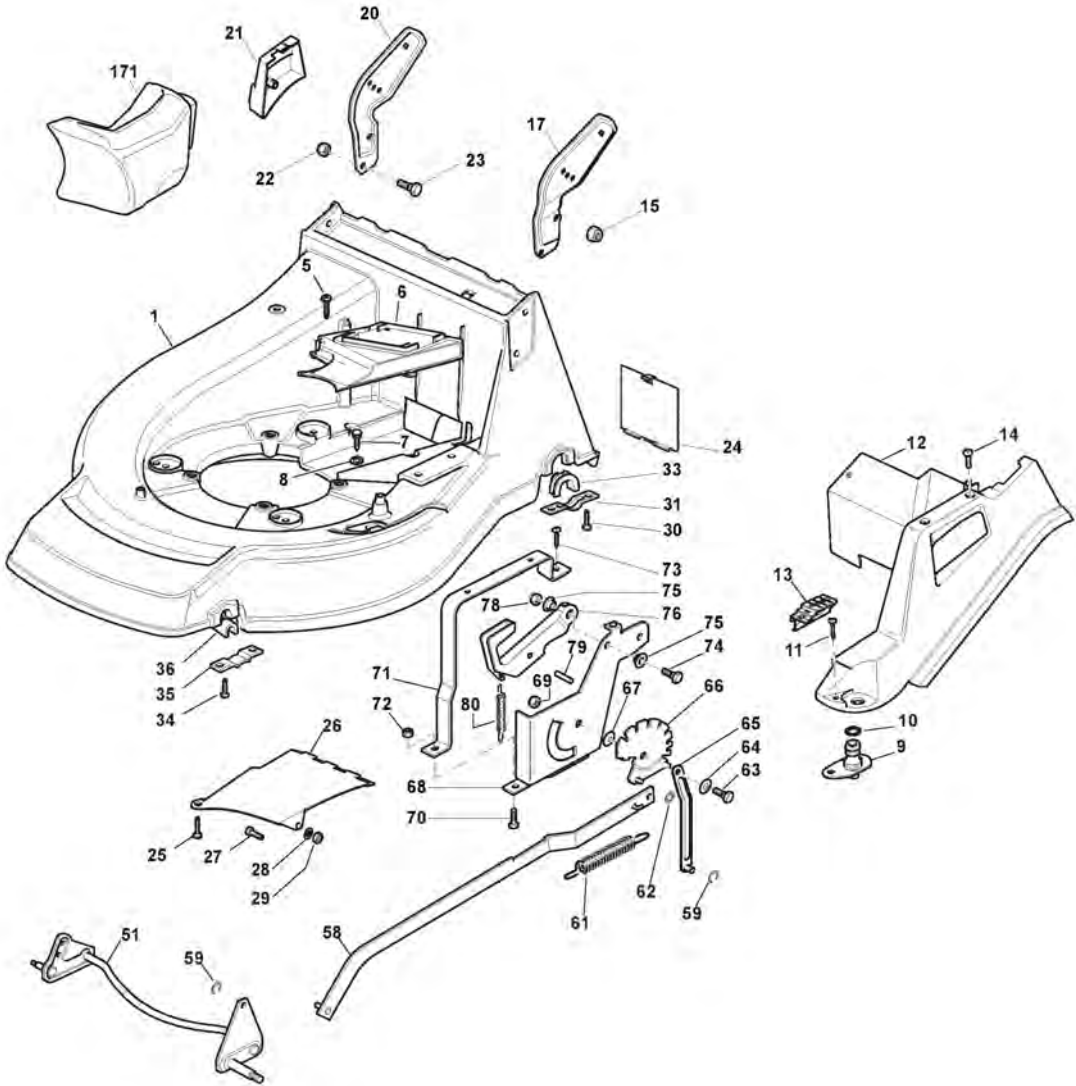

ST. S.P.A.

SAH 53T (2019)

292155038/UNV

Spare parts list **Reservdelar** **Repuestos** **Ersatzteile** **Pièces détachées** **Reserve onderdelen** **Catalogo ricambi**

- Use ST. S.p.A. Genuine Spare Parts specified in the parts list for repair and/or replacement.
- The contents described in the parts list may change due to improvement.
- The drawings of the spare parts are only indicative And might Not represent the part in question exactly.
- The indications "right" - "left" - "front" - "rear" refer to the position of the operator when using the machine.
- When placing orders of parts for repair And/Or replacement, make sure that the illustrated parts list Is the one applying to the machine's year of manufacture, as shown on the identification plate attached to the machine.

Châssis Et Reglage Hauteur Decoupe

Réf. N°	Q.té :	Code article	Description	Articles	De	Jusqu'à
66	1	381000479/1	Secteur Reglage Hauteur			
66	1	381000479/2	Secteur Reglage Hauteur			
67	1	322672152/0	Rondelle Antifriccion			
68	1	322785109/0	Support Reglage			
69	1	112155000/0	Ecrou			
70	2	112793301/0	Vis			
71	1	322785113/0	Support Poignée			
72	2	112293201/0	Ecrou			
73	1	112729600/0	Vis			
74	1	112793301/0	Vis			
75	2	125038002/1	Douille			
76	1	122393611/1	Poignée	To 31-August-2009		
76	1	322393611/2	Poignée	From 01-September-2009		
78	1	112293201/0	Ecrou			
79	1	112622640/0	Goupille	To 31-August-2018		
79	1	112622640/1	Goupille	From 01-September-2018		
80	1	122446175/0	Ressort			
171	1	322140224/0	Deflecteur	To 31-August-2013		
171	1	322140224/1	Deflecteur	From 01-September-2013		