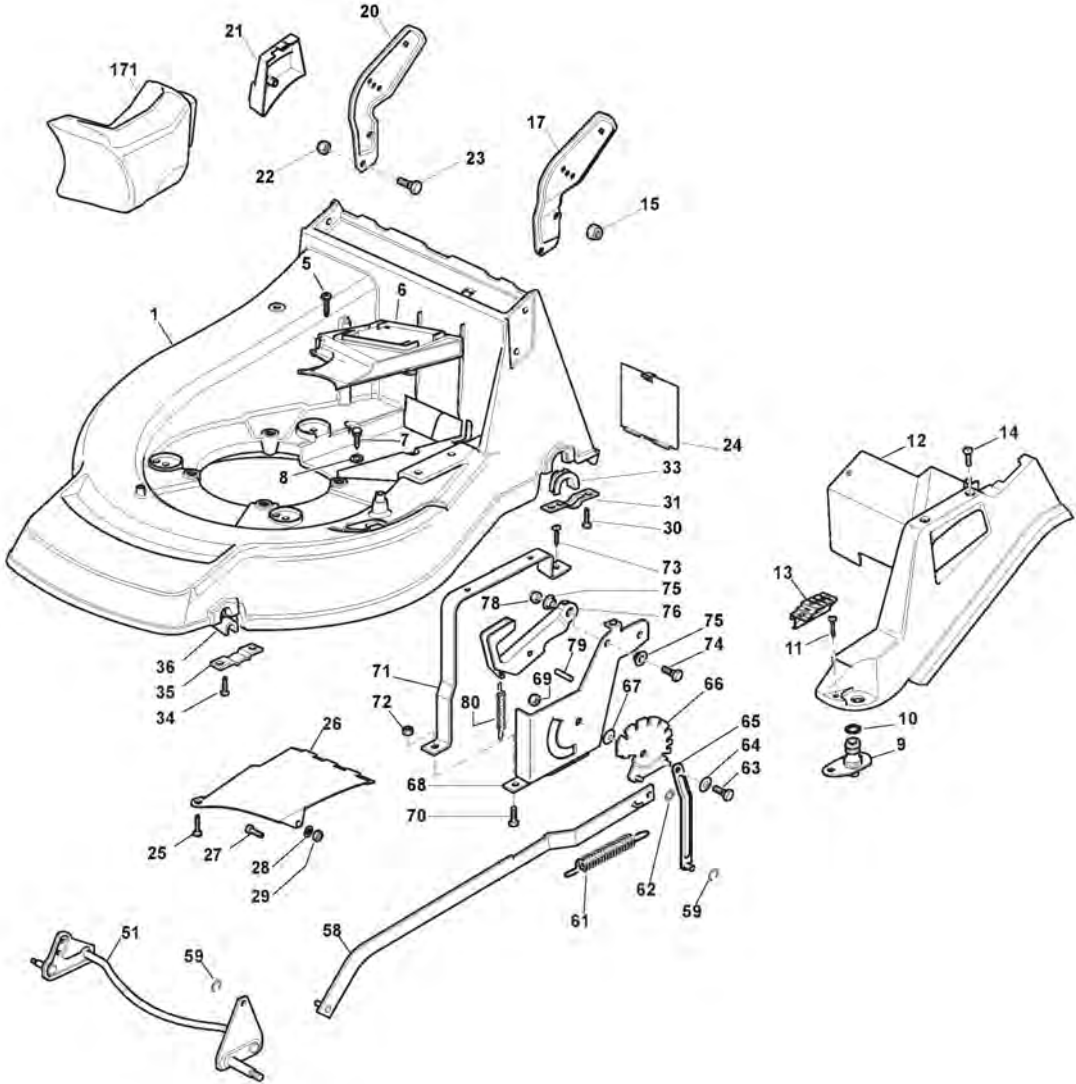

Châssis Et Reglage Hauter Decoupe

Réf. N°	Q.té :	Code article	Description	Articles	De	Jusqu'à
1	1	381003543/0	Chassis-red	To 31-August-2010		
1	1	381003543/1	Châssis Rouge	From 01-September-2010 To 31-August-2013		
1	1	381004744/0	Châssis Gris	From 01-September-2013		
5	2	112728522/0	Vis			
6	1	322060200/0	Protection Courroie	Not For BBC Models;To 31-August-2007		
6	1	322060200/1	Protection Courroie	Not For BBC Models;From 01-September-2007		
7	1	112731350/0	Vis			
8	2	112523040/0	Rondelle			
9	1	122034000/0	Attaque Lavage			
10	1	119035000/0	Joint Or			
11	3	112728519/0	Vis			
12	1	322060144/2	Couvre Roues	To 31-August-2009		
12	1	322060144/3	Châssis Reglage	From 01-September-2009		
13	1	122570200/0	Plaquette Reglage			
14	1	112728520/0	Vis			
15	2	112155000/0	Ecrou			
17	1	322778397/1	Bride Gauche			
20	1	322778396/1	Bride Droit			
21	1	122601001/0	Protection			
22	2	112155000/0	Ecrou			
23	2	112793301/0	Vis			
24	1	122595352/0	Voyant De Visite			
25	1	112729600/0	Vis	From 01-September-2014		
25	1	112731350/0	Vis			
26	1	322108205/0	Convoyeur	To 31-August-2014		
26	1	322108205/1	Convoyeur	From 01-September-2014		
27	1	112789000/0	Vis			
28	1	112523020/0	Rondelle			
29	1	112154330/0	Ecrou			
30	4	112731350/0	Vis			
31	2	322545147/0	Plaquette			
33	2	322038407/0	Douille			
34	4	112731350/0	Vis			
35	2	322545156/0	Plaquette			
36	2	122038400/1	Douille			
51	1	381002801/1	Axe Roues Avant	To 31-August-2011		
51	1	381002865/1	Axe Roues Avant	From 01-September-2011 To 31-August-2012		
51	1	381302865/0	Axe Roues Avant	From 01-September-2013		
58	1	181001136/0	Tige Commande Reglage Hauteur	(Honda);To 31-August-2011		
58	1	381002040/0	Tige Commande Reglage Hauteur	From 01-September-2011		
59	2	112000930/0	Anneau Benzing			
61	1	122446187/0	Ressort			
62	2	112604899/0	Fixateur A Couronne			
63	1	122529662/0	Point D'Appui			
64	1	322672151/0	Rondelle Antifriction			
65	1	381001269/0	Axe Roues Arriere