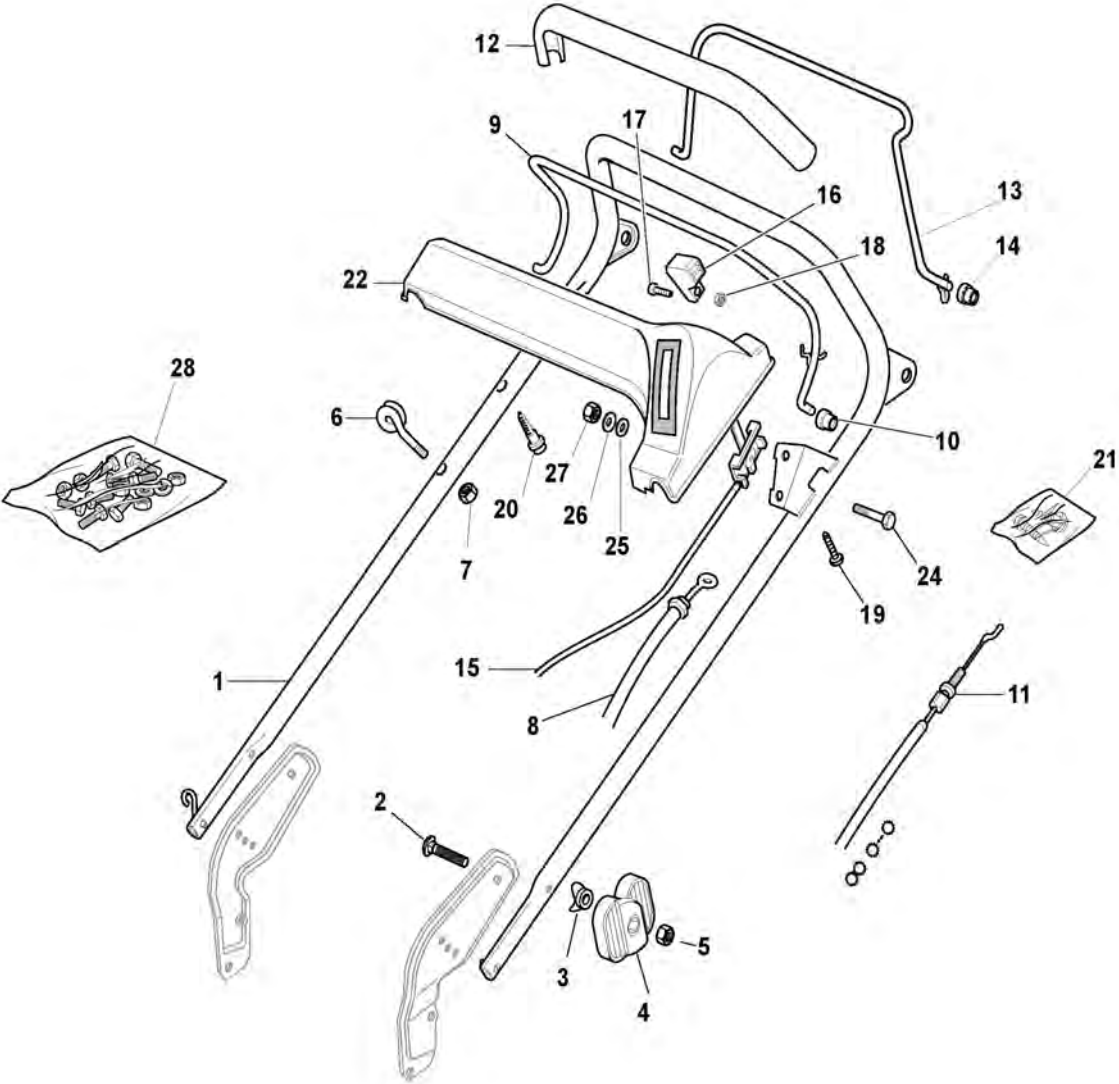

ST. S.P.A.

SAH 53T (2017)

292155138/UVT

Spare parts list **Reservdelar** **Repuestos** **Ersatzteile** **Pièces détachées** **Reserve onderdelen** **Catalogo ricambi**

- Use ST. S.p.A. Genuine Spare Parts specified in the parts list for repair and/or replacement.
- The contents described in the parts list may change due to improvement.
- The drawings of the spare parts are only indicative And might Not represent the part in question exactly.
- The indications "right" - "left" - "front" - "rear" refer to the position of the operator when using the machine.
- When placing orders of parts for repair And/Or replacement, make sure that the illustrated parts list Is the one applying to the machine's year of manufacture, as shown on the identification plate attached to the machine.

Châssis Et Reglage Hauteur Decoupe

Réf. N°	Q.té :	Code article	Description	Articles	De	Jusqu'à
66	1	381000479/1	Secteur Reglage Hauteur			
66	1	381000479/2	Secteur Reglage Hauteur			
67	1	322672152/0	Rondelle Antifriction			
68	1	322785109/0	Support Reglage			
69	1	112155000/0	Ecrou			
70	2	112793301/0	Vis			
71	1	322785113/0	Support Poignée			
72	2	112293201/0	Ecrou			
73	1	112729600/0	Vis			
74	1	112793301/0	Vis			
75	2	125038002/1	Douille			
76	1	122393611/1	Poignée	To 31-August-2009		
76	1	322393611/2	Poignée	From 01-September-2009		
78	1	112293201/0	Ecrou			
79	1	112622640/0	Goupille	To 31-August-2018		
79	1	112622640/1	Goupille	From 01-September-2018		
80	1	122446175/0	Ressort			
171	1	322140224/0	Deflecteur	To 31-August-2013		
171	1	322140224/1	Deflecteur	From 01-September-2013		