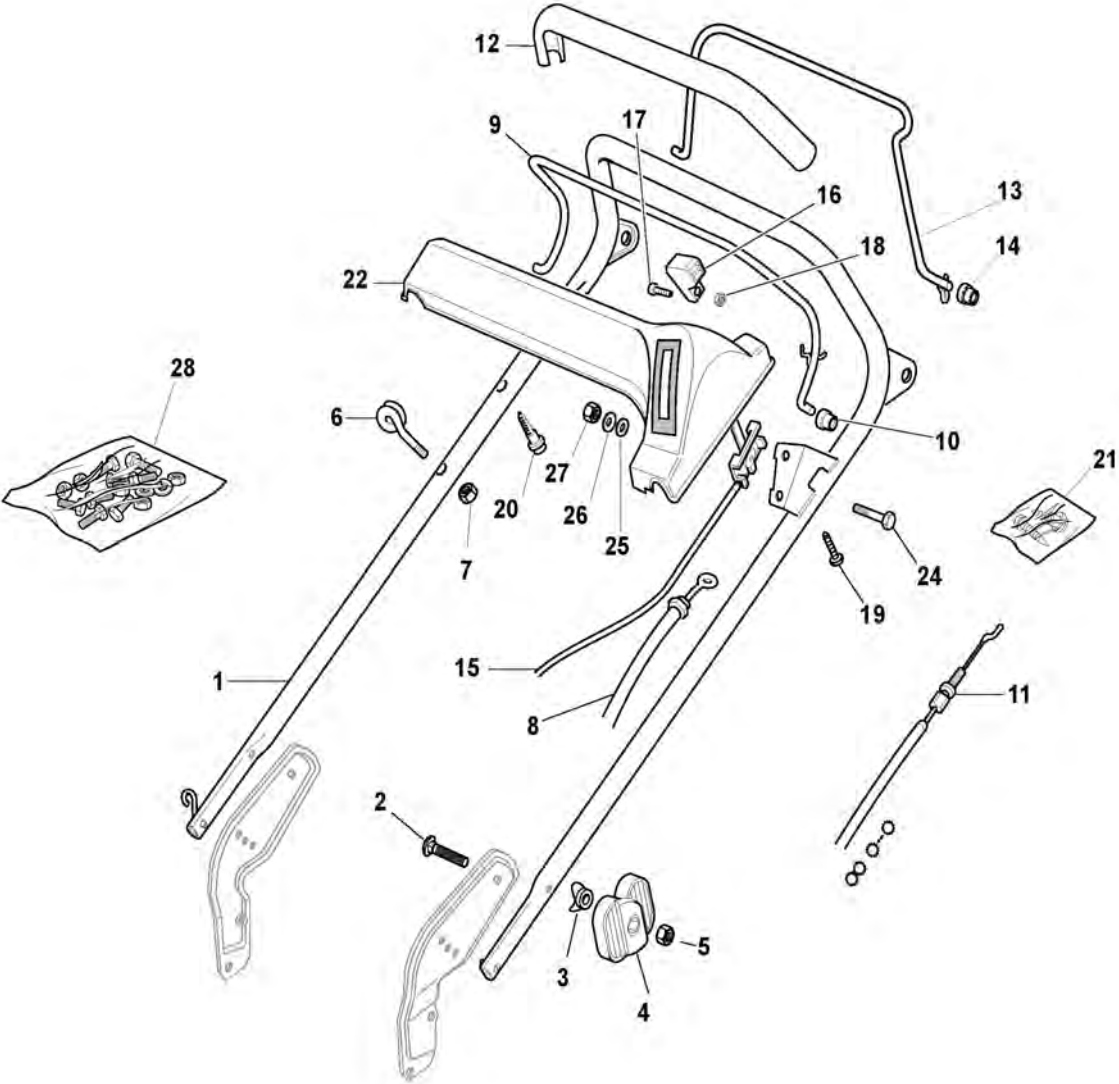

ST. S.P.A.

SAH 53T (2016)

292155138/UVT

Spare parts list **Reservdelar** **Repuestos** **Ersatzteile** **Pièces détachées** **Reserve onderdelen** **Catalogo ricambi**

- Use ST. S.p.A. Genuine Spare Parts specified in the parts list for repair and/or replacement.
- The contents described in the parts list may change due to improvement.
- The drawings of the spare parts are only indicative And might Not represent the part in question exactly.
- The indications "right" - "left" - "front" - "rear" refer to the position of the operator when using the machine.
- When placing orders of parts for repair And/Or replacement, make sure that the illustrated parts list Is the one applying to the machine's year of manufacture, as shown on the identification plate attached to the machine.

Châssis Et Reglage Hauteur Decoupe

Réf. N°	Q.té :	Code article	Description	Articles	De	Jusqu'à
66	1	381000479/1	Secteur Reglage Hauteur			
66	1	381000479/2	Secteur Reglage Hauteur			
67	1	322672152/0	Rondelle Antifriccion			
68	1	322785109/0	Support Reglage			
69	1	112155000/0	Ecrou			
70	2	112793301/0	Vis			
71	1	322785113/0	Support Poignée			
72	2	112293201/0	Ecrou			
73	1	112729600/0	Vis			
74	1	112793301/0	Vis			
75	2	125038002/1	Douille			
76	1	122393611/1	Poignée	To 31-August-2009		
76	1	322393611/2	Poignée	From 01-September-2009		
78	1	112293201/0	Ecrou			
79	1	112622640/0	Goupille	To 31-August-2018		
79	1	112622640/1	Goupille	From 01-September-2018		
80	1	122446175/0	Ressort			
171	1	322140224/0	Deflecteur	To 31-August-2013		
171	1	322140224/1	Deflecteur	From 01-September-2013		