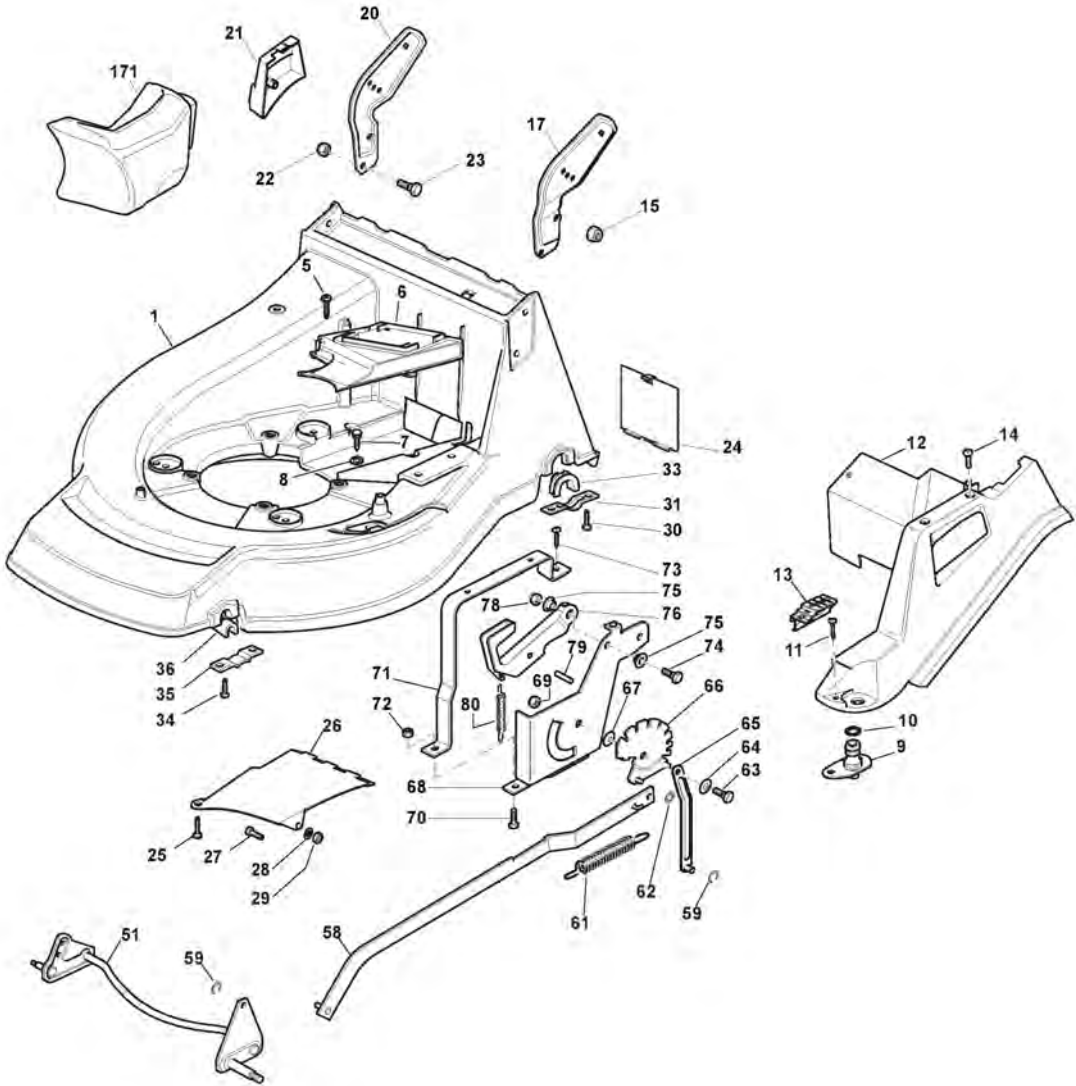

### **Spare parts list** **Reservdelar** **Repuestos** **Ersatzteile** **Pièces détachées** **Reserve onderdelen** **Catalogo ricambi**

- Use ST. S.p.A. Genuine Spare Parts specified in the parts list for repair and/or replacement.
- The contents described in the parts list may change due to improvement.
- The drawings of the spare parts are only indicative And might Not represent the part in question exactly.
- The indications "right" - "left" - "front" - "rear" refer to the position of the operator when using the machine.
- When placing orders of parts for repair And/Or replacement, make sure that the illustrated parts list Is the one applying to the machine's year of manufacture, as shown on the identification plate attached to the machine.

## Châssis Et Reglage Hauteur Decoupe

Réf. N°	Q.té :	Code article	Description	Articles	De	Jusqu'à
66	1	381000479/1	Secteur Reglage Hauteur			
66	1	381000479/2	Secteur Reglage Hauteur			
67	1	322672152/0	Rondelle Antifriction			
68	1	322785109/0	Support Reglage			
69	1	112155000/0	Ecrou			
70	2	112793301/0	Vis			
71	1	322785113/0	Support Poignée			
72	2	112293201/0	Ecrou			
73	1	112729600/0	Vis			
74	1	112793301/0	Vis			
75	2	125038002/1	Douille			
76	1	122393611/1	Poignée	To 31-August-2009		
76	1	322393611/2	Poignée	From 01-September-2009		
78	1	112293201/0	Ecrou			
79	1	112622640/0	Goupille	To 31-August-2018		
79	1	112622640/1	Goupille	From 01-September-2018		
80	1	122446175/0	Ressort			
171	1	322140224/0	Deflecteur	To 31-August-2013		
171	1	322140224/1	Deflecteur	From 01-September-2013		