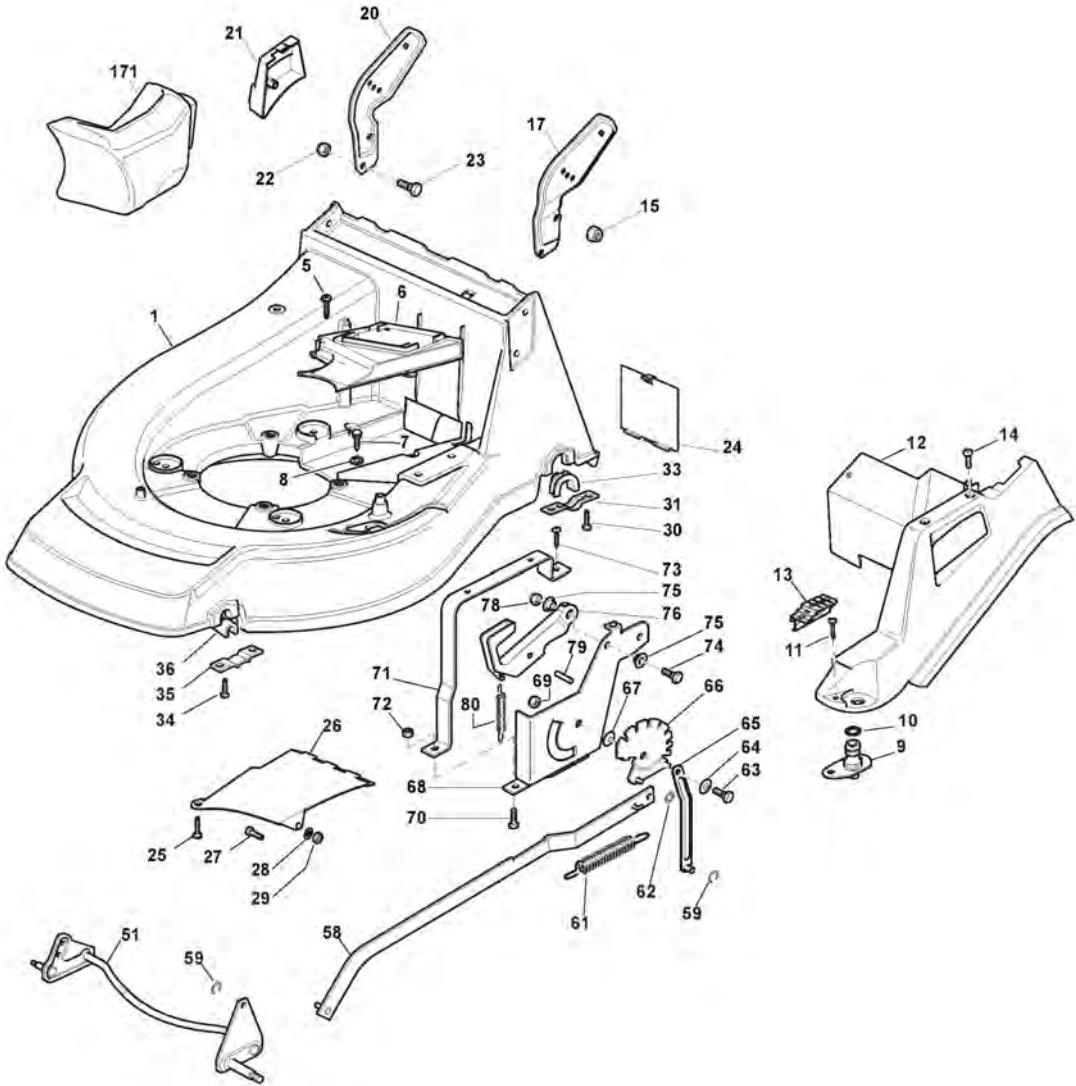

Châssis Et Reglage Hauter Decoupe

Réf. N°	Q.té :	Code article	Description	Articles	De	Jusqu'à
1	1	381003543/0	Chassis-red	To 31-August-2010		
1	1	381003543/1	Châssis Rouge	From 01-September-2010 To 31-August-2013		
1	1	381004744/0	Châssis Gris	From 01-September-2013		
5	2	112728522/0	Vis			
6	1	322060200/0	Protection Courroie	Not For BBC Models;To 31-August-2007		
6	1	322060200/1	Protection Courroie	Not For BBC Models;From 01-September-2007		
7	1	112731350/0	Vis			
8	2	112523040/0	Rondelle			
9	1	122034000/0	Attaque Lavage			
10	1	119035000/0	Joint Or			
11	3	112728519/0	Vis			
12	1	322060144/2	Couvre Roues	To 31-August-2009		
12	1	322060144/3	Châssis Reglage	From 01-September-2009		
13	1	122570200/0	Plaquette Reglage			
14	1	112728520/0	Vis			
15	2	112155000/0	Ecrou			
17	1	322778397/1	Bride Gauche			
20	1	322778396/1	Bride Droit			
21	1	122601001/0	Protection			
22	2	112155000/0	Ecrou			
23	2	112793301/0	Vis			
24	1	122595352/0	Voyant De Visite			
25	1	112729600/0	Vis	From 01-September-2014		
25	1	112731350/0	Vis			
26	1	322108205/0	Convoyeur	To 31-August-2014		
26	1	322108205/1	Convoyeur	From 01-September-2014		
27	1	112789000/0	Vis			
28	1	112523020/0	Rondelle			
29	1	112154330/0	Ecrou			
30	4	112731350/0	Vis			
31	2	322545147/0	Plaquette			
33	2	322038407/0	Douille			
34	4	112731350/0	Vis			
35	2	322545156/0	Plaquette			
36	2	122038400/1	Douille			
51	1	381002801/1	Axe Roues Avant	To 31-August-2011		
51	1	381002865/1	Axe Roues Avant	From 01-September-2011 To 31-August-2012		
51	1	381302865/0	Axe Roues Avant	From 01-September-2013		
58	1	181001136/0	Tige Commande Reglage Hauteur	(Honda);To 31-August-2011		
58	1	381002040/0	Tige Commande Reglage Hauteur	From 01-September-2011		
59	2	112000930/0	Anneau Benzing			
61	1	122446187/0	Ressort			
62	2	112604899/0	Fixateur A Couronne			
63	1	122529662/0	Point D'Appui			
64	1	322672151/0	Rondelle Antifriccion			
65	1	381001269/0	Axe Roues Arriere