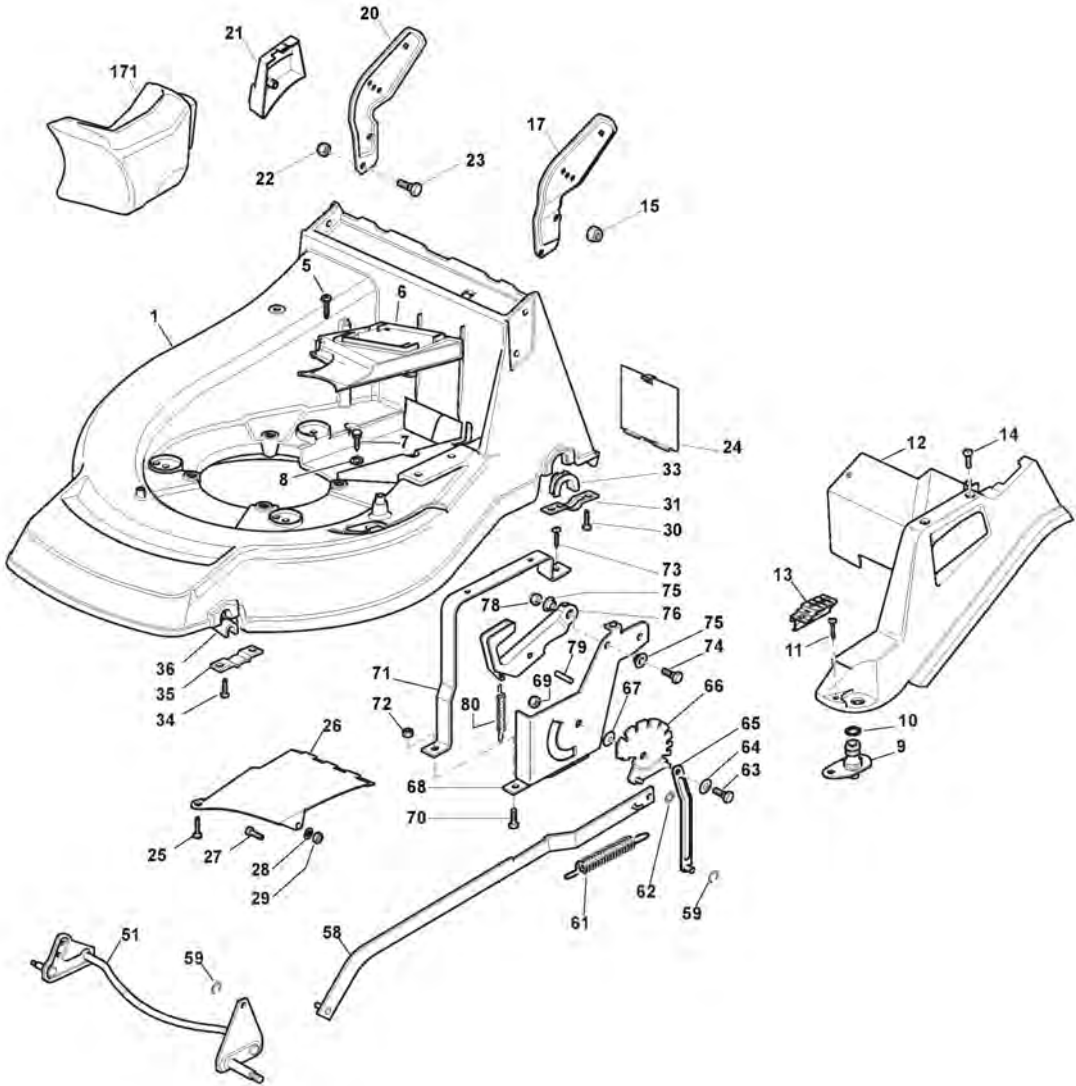

### Spare parts list Reservdelar Repuestos Ersatzteile Pièces détachées Reserve onderdelen Catalogo ricambi

- Use ST. S.p.A. Genuine Spare Parts specified in the parts list for repair and/or replacement.
- The contents described in the parts list may change due to improvement.
- The drawings of the spare parts are only indicative And might Not represent the part in question exactly.
- The indications "right" - "left" - "front" - "rear" refer to the position of the operator when using the machine.
- When placing orders of parts for repair And/Or replacement, make sure that the illustrated parts list Is the one applying to the machine's year of manufacture, as shown on the identification plate attached to the machine.

## Châssis Et Reglage Hauteur Decoupe

Réf. N°	Q.té :	Code article	Description	Articles	De	Jusqu'à
66	1	381000479/1	Secteur Reglage Hauteur			
66	1	381000479/2	Secteur Reglage Hauteur			
67	1	322672152/0	Rondelle Antifriction			
68	1	322785109/0	Support Reglage			
69	1	112155000/0	Ecrou			
70	2	112793301/0	Vis			
71	1	322785113/0	Support Poignée			
72	2	112293201/0	Ecrou			
73	1	112729600/0	Vis			
74	1	112793301/0	Vis			
75	2	125038002/1	Douille			
76	1	122393611/1	Poignée	To 31-August-2009		
76	1	322393611/2	Poignée	From 01-September-2009		
78	1	112293201/0	Ecrou			
79	1	112622640/0	Goupille	To 31-August-2018		
79	1	112622640/1	Goupille	From 01-September-2018		
80	1	122446175/0	Ressort			
171	1	322140224/0	Deflecteur	To 31-August-2013		
171	1	322140224/1	Deflecteur	From 01-September-2013		