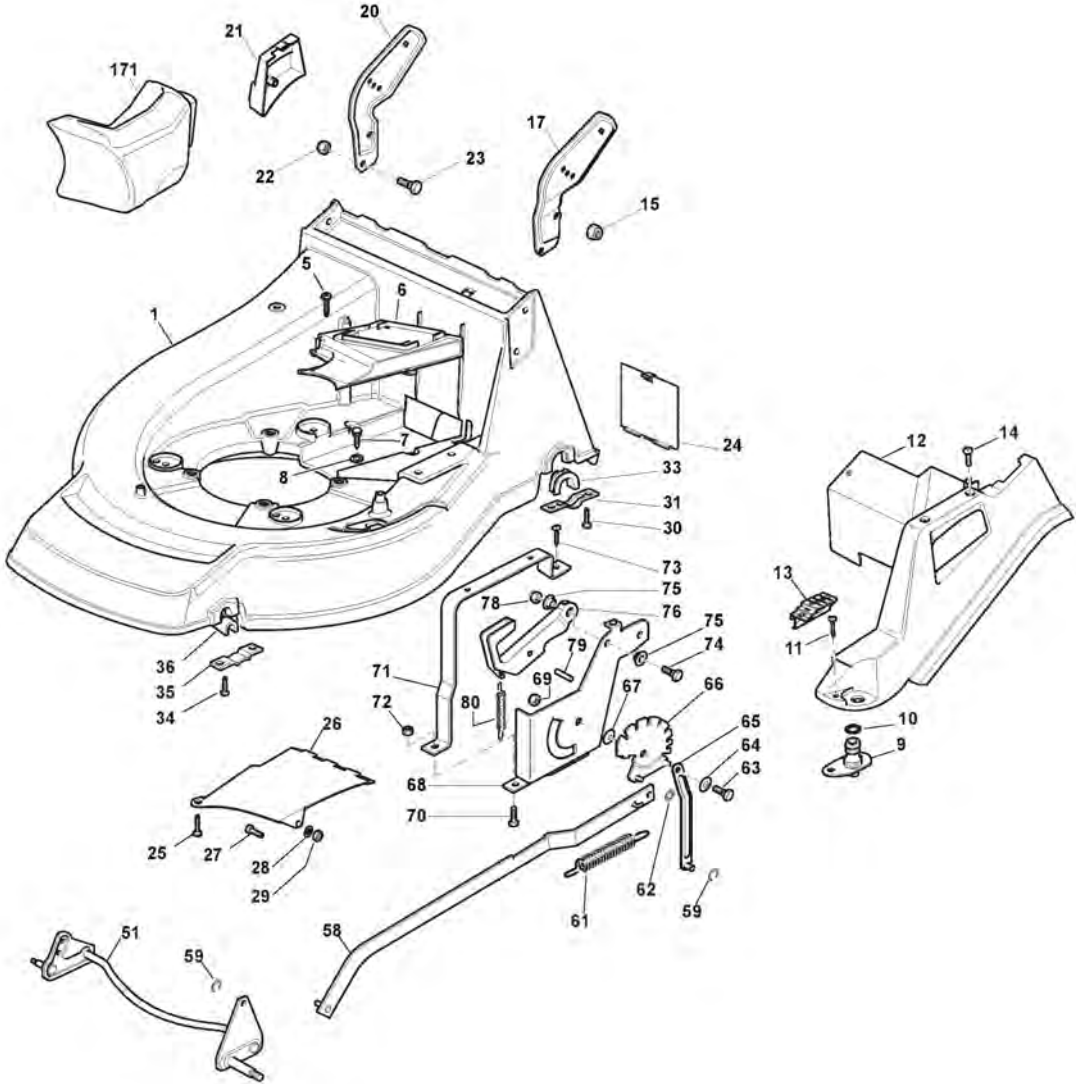

Châssis Et Reglage Hauter Decoupe

Réf. N°	Q.té :	Code article	Description	Articles	De	Jusqu'à
1	1	381003543/0	Chassis-red	To 31-August-2010		
1	1	381003543/1	Châssis Rouge	From 01-September-2010 To 31-August-2013		
1	1	381004744/0	Châssis Gris	From 01-September-2013		
5	2	112728522/0	Vis			
6	1	322060200/0	Protection Courroie	Not For BBC Models;To 31-August-2007		
6	1	322060200/1	Protection Courroie	Not For BBC Models;From 01-September-2007		
7	1	112731350/0	Vis			
8	2	112523040/0	Rondelle			
9	1	122034000/0	Attaque Lavage			
10	1	119035000/0	Joint Or			
11	3	112728519/0	Vis			
12	1	322060144/2	Couvre Roues	To 31-August-2009		
12	1	322060144/3	Châssis Reglage	From 01-September-2009		
13	1	122570200/0	Plaquette Reglage			
14	1	112728520/0	Vis			
15	2	112155000/0	Ecrou			
17	1	322778397/1	Bride Gauche			
20	1	322778396/1	Bride Droit			
21	1	122601001/0	Protection			
22	2	112155000/0	Ecrou			
23	2	112793301/0	Vis			
24	1	122595352/0	Voyant De Visite			
25	1	112729600/0	Vis	From 01-September-2014		
25	1	112731350/0	Vis			
26	1	322108205/0	Convoyeur	To 31-August-2014		
26	1	322108205/1	Convoyeur	From 01-September-2014		
27	1	112789000/0	Vis			
28	1	112523020/0	Rondelle			
29	1	112154330/0	Ecrou			
30	4	112731350/0	Vis			
31	2	322545147/0	Plaquette			
33	2	322038407/0	Douille			
34	4	112731350/0	Vis			
35	2	322545156/0	Plaquette			
36	2	122038400/1	Douille			
51	1	381002801/1	Axe Roues Avant	To 31-August-2011		
51	1	381002865/1	Axe Roues Avant	From 01-September-2011 To 31-August-2012		
51	1	381302865/0	Axe Roues Avant	From 01-September-2013		
58	1	181001136/0	Tige Commande Reglage Hauteur	(Honda);To 31-August-2011		
58	1	381002040/0	Tige Commande Reglage Hauteur	From 01-September-2011		
59	2	112000930/0	Anneau Benzing			
61	1	122446187/0	Ressort			
62	2	112604899/0	Fixateur A Couronne			
63	1	122529662/0	Point D'Appui			
64	1	322672151/0	Rondelle Antifriccion			
65	1	381001269/0	Axe Roues Arriere