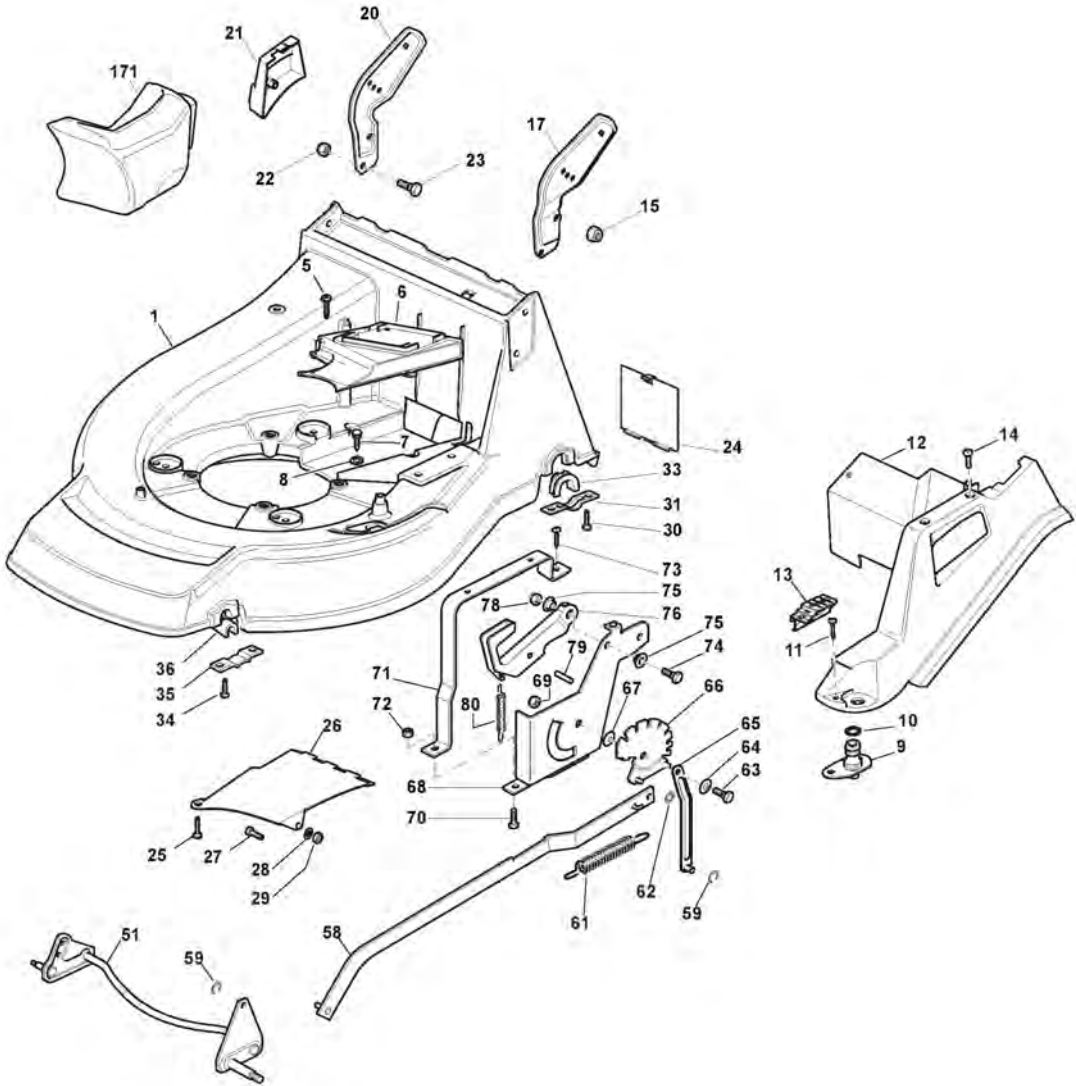

### **Spare parts list** **Reservdelar** **Repuestos** **Ersatzteile** **Pièces détachées** **Reserve onderdelen** **Catalogo ricambi**

- Use ST. S.p.A. Genuine Spare Parts specified in the parts list for repair and/or replacement.
- The contents described in the parts list may change due to improvement.
- The drawings of the spare parts are only indicative And might Not represent the part in question exactly.
- The indications "right" - "left" - "front" - "rear" refer to the position of the operator when using the machine.
- When placing orders of parts for repair And/Or replacement, make sure that the illustrated parts list Is the one applying to the machine's year of manufacture, as shown on the identification plate attached to the machine.

## Châssis Et Reglage Hauter Decoupe

Réf. N°	Q.té :	Code article	Description	Articles	De	Jusqu'à
66	1	381000479/1	Secteur Reglage Hauteur			
66	1	381000479/2	Secteur Reglage Hauteur			
67	1	322672152/0	Rondelle Antifriction			
68	1	322785109/0	Support Reglage			
69	1	112155000/0	Ecrou			
70	2	112793301/0	Vis			
71	1	322785113/0	Support Poignée			
72	2	112293201/0	Ecrou			
73	1	112729600/0	Vis			
74	1	112793301/0	Vis			
75	2	125038002/1	Douille			
76	1	122393611/1	Poignée	To 31-August-2009		
76	1	322393611/2	Poignée	From 01-September-2009		
78	1	112293201/0	Ecrou			
79	1	112622640/0	Goupille	To 31-August-2018		
79	1	112622640/1	Goupille	From 01-September-2018		
80	1	122446175/0	Ressort			
171	1	322140224/0	Deflecteur	To 31-August-2013		
171	1	322140224/1	Deflecteur	From 01-September-2013		