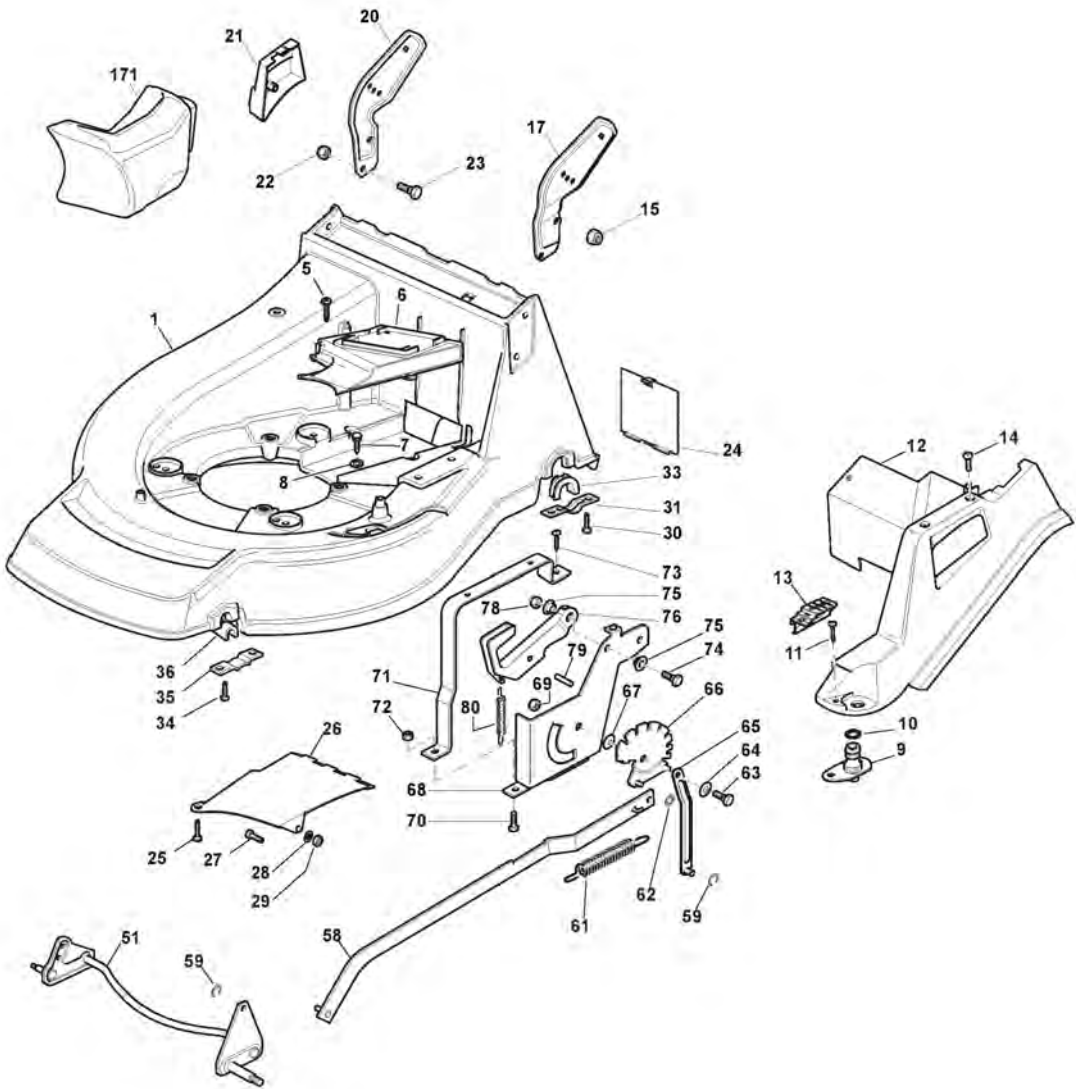

ST. S.P.A.

SAH 53T (2011)

292155138/UVT

Spare parts list **Reservdelar** **Repuestos** **Ersatzteile** **Pièces détachées** **Reserve onderdelen** **Catalogo ricambi**

- Use ST. S.p.A. Genuine Spare Parts specified in the parts list for repair and/or replacement.
- The contents described in the parts list may change due to improvement.
- The drawings of the spare parts are only indicative And might Not represent the part in question exactly.
- The indications "right" - "left" - "front" - "rear" refer to the position of the operator when using the machine.
- When placing orders of parts for repair And/Or replacement, make sure that the illustrated parts list Is the one applying to the machine's year of manufacture, as shown on the identification plate attached to the machine.

Châssis Et Reglage Hauteur Decoupe

Réf. N°	Q.té :	Code article	Description	Articles	De	Jusqu'à
66	1	381000479/1	Secteur Reglage Hauteur			
66	1	381000479/2	Secteur Reglage Hauteur			
67	1	322672152/0	Rondelle Antifriction			
68	1	322785109/0	Support Reglage			
69	1	112155000/0	Ecrou			
70	2	112793301/0	Vis			
71	1	322785113/0	Support Poignée			
72	2	112293201/0	Ecrou			
73	1	112729600/0	Vis			
74	1	112793301/0	Vis			
75	2	125038002/1	Douille			
76	1	122393611/1	Poignée	To 31-August-2009		
76	1	322393611/2	Poignée	From 01-September-2009		
78	1	112293201/0	Ecrou			
79	1	112622640/0	Goupille	To 31-August-2018		
79	1	112622640/1	Goupille	From 01-September-2018		
80	1	122446175/0	Ressort			
171	1	322140224/0	Deflecteur	To 31-August-2013		
171	1	322140224/1	Deflecteur	From 01-September-2013		