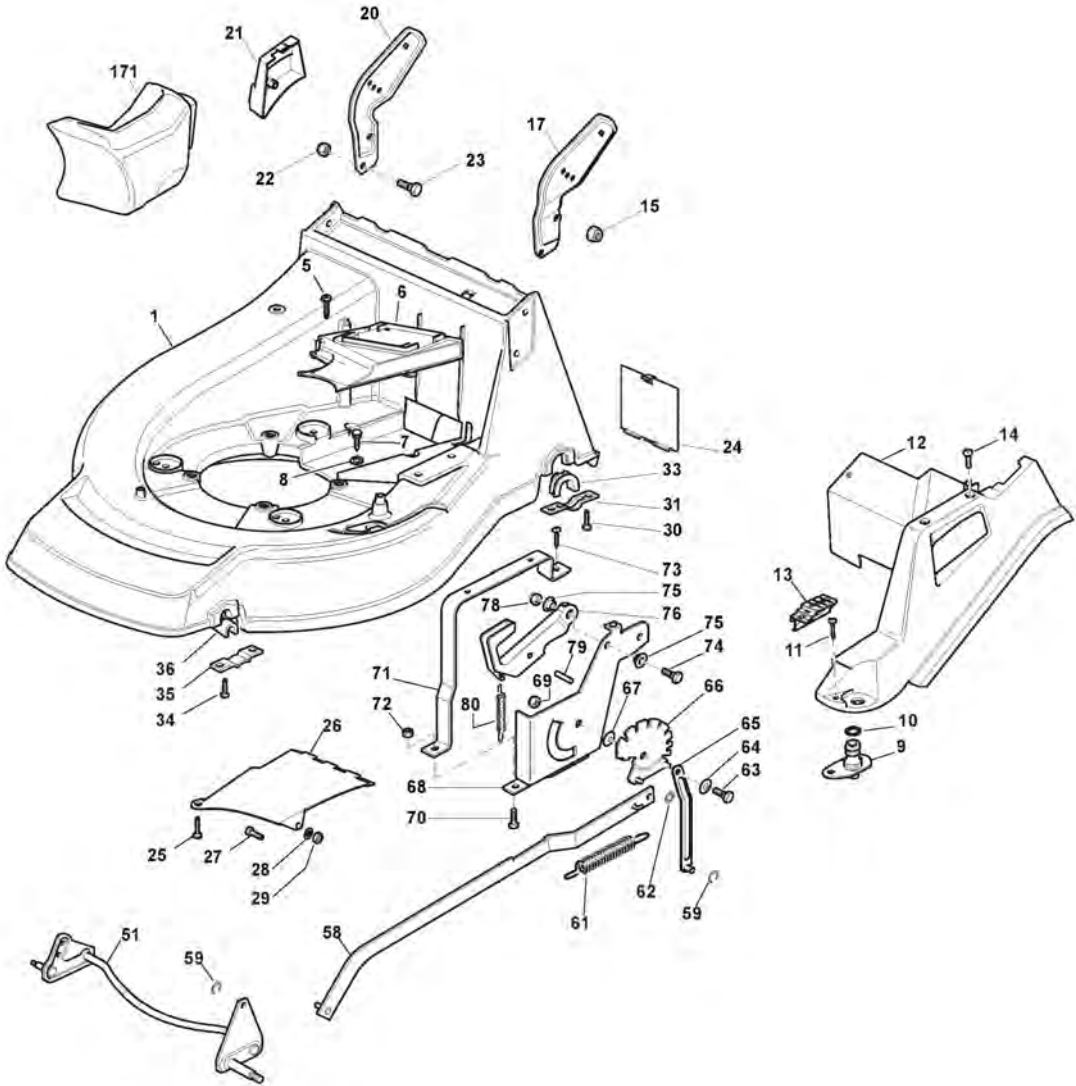

Châssis Et Reglage Hauter Decoupe

Réf. N°	Q.té :	Code article	Description	Articles	De	Jusqu'à
1	1	381003543/0	Chassis-red	To 31-August-2010		
1	1	381003543/1	Châssis Rouge	From 01-September-2010 To 31-August-2013		
1	1	381004744/0	Châssis Gris	From 01-September-2013		
5	2	112728522/0	Vis			
6	1	322060200/0	Protection Courroie	Not For BBC Models;To 31-August-2007		
6	1	322060200/1	Protection Courroie	Not For BBC Models;From 01-September-2007		
7	1	112731350/0	Vis			
8	2	112523040/0	Rondelle			
9	1	122034000/0	Attaque Lavage			
10	1	119035000/0	Joint Or			
11	3	112728519/0	Vis			
12	1	322060144/2	Couvre Roues	To 31-August-2009		
12	1	322060144/3	Châssis Reglage	From 01-September-2009		
13	1	122570200/0	Plaquette Reglage			
14	1	112728520/0	Vis			
15	2	112155000/0	Ecrou			
17	1	322778397/1	Bride Gauche			
20	1	322778396/1	Bride Droit			
21	1	122601001/0	Protection			
22	2	112155000/0	Ecrou			
23	2	112793301/0	Vis			
24	1	122595352/0	Voyant De Visite			
25	1	112729600/0	Vis	From 01-September-2014		
25	1	112731350/0	Vis			
26	1	322108205/0	Convoyeur	To 31-August-2014		
26	1	322108205/1	Convoyeur	From 01-September-2014		
27	1	112789000/0	Vis			
28	1	112523020/0	Rondelle			
29	1	112154330/0	Ecrou			
30	4	112731350/0	Vis			
31	2	322545147/0	Plaquette			
33	2	322038407/0	Douille			
34	4	112731350/0	Vis			
35	2	322545156/0	Plaquette			
36	2	122038400/1	Douille			
51	1	381002801/1	Axe Roues Avant	To 31-August-2011		
51	1	381002865/1	Axe Roues Avant	From 01-September-2011 To 31-August-2012		
51	1	381302865/0	Axe Roues Avant	From 01-September-2013		
58	1	181001136/0	Tige Commande Reglage Hauteur	(Honda);To 31-August-2011		
58	1	381002040/0	Tige Commande Reglage Hauteur	From 01-September-2011		
59	2	112000930/0	Anneau Benzing			
61	1	122446187/0	Ressort			
62	2	112604899/0	Fixateur A Couronne			
63	1	122529662/0	Point D'Appui			
64	1	322672151/0	Rondelle Antifriction			
65	1	381001269/0	Axe Roues Arriere