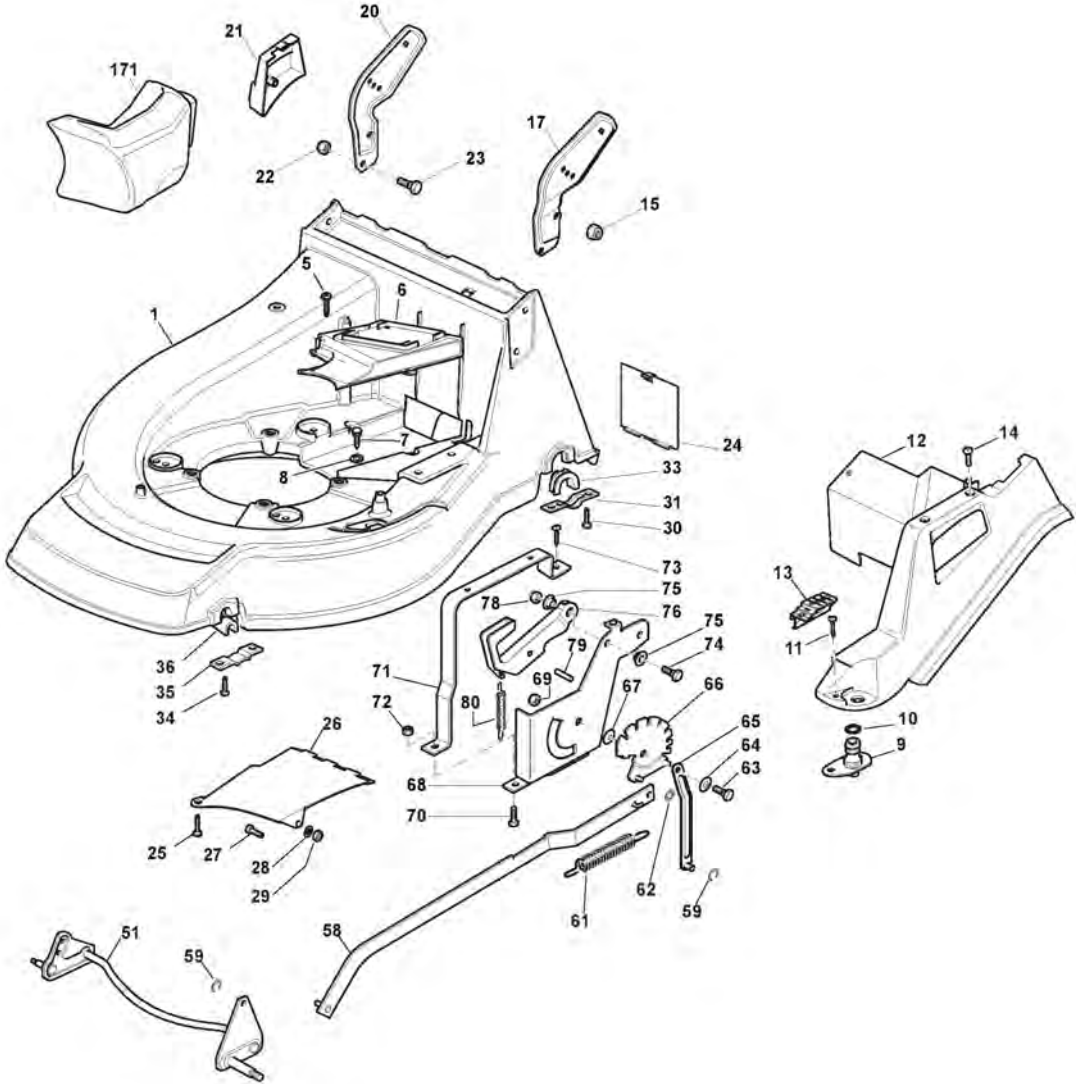

ST. S.P.A.

SAH 53T (2008)

292155038/UVT

Spare parts list **Reservdelar** **Repuestos** **Ersatzteile** **Pièces détachées** **Reserve onderdelen** **Catalogo ricambi**

- Use ST. S.p.A. Genuine Spare Parts specified in the parts list for repair and/or replacement.
- The contents described in the parts list may change due to improvement.
- The drawings of the spare parts are only indicative And might Not represent the part in question exactly.
- The indications "right" - "left" - "front" - "rear" refer to the position of the operator when using the machine.
- When placing orders of parts for repair And/Or replacement, make sure that the illustrated parts list Is the one applying to the machine's year of manufacture, as shown on the identification plate attached to the machine.

Châssis Et Reglage Hauter Decoupe

Réf. N°	Q.té :	Code article	Description	Articles	De	Jusqu'à
66	1	381000479/1	Secteur Reglage Hauteur			
66	1	381000479/2	Secteur Reglage Hauteur			
67	1	322672152/0	Rondelle Antifriction			
68	1	322785109/0	Support Reglage			
69	1	112155000/0	Ecrou			
70	2	112793301/0	Vis			
71	1	322785113/0	Support Poignée			
72	2	112293201/0	Ecrou			
73	1	112729600/0	Vis			
74	1	112793301/0	Vis			
75	2	125038002/1	Douille			
76	1	122393611/1	Poignée	To 31-August-2009		
76	1	322393611/2	Poignée	From 01-September-2009		
78	1	112293201/0	Ecrou			
79	1	112622640/0	Goupille	To 31-August-2018		
79	1	112622640/1	Goupille	From 01-September-2018		
80	1	122446175/0	Ressort			
171	1	322140224/0	Deflecteur	To 31-August-2013		
171	1	322140224/1	Deflecteur	From 01-September-2013		