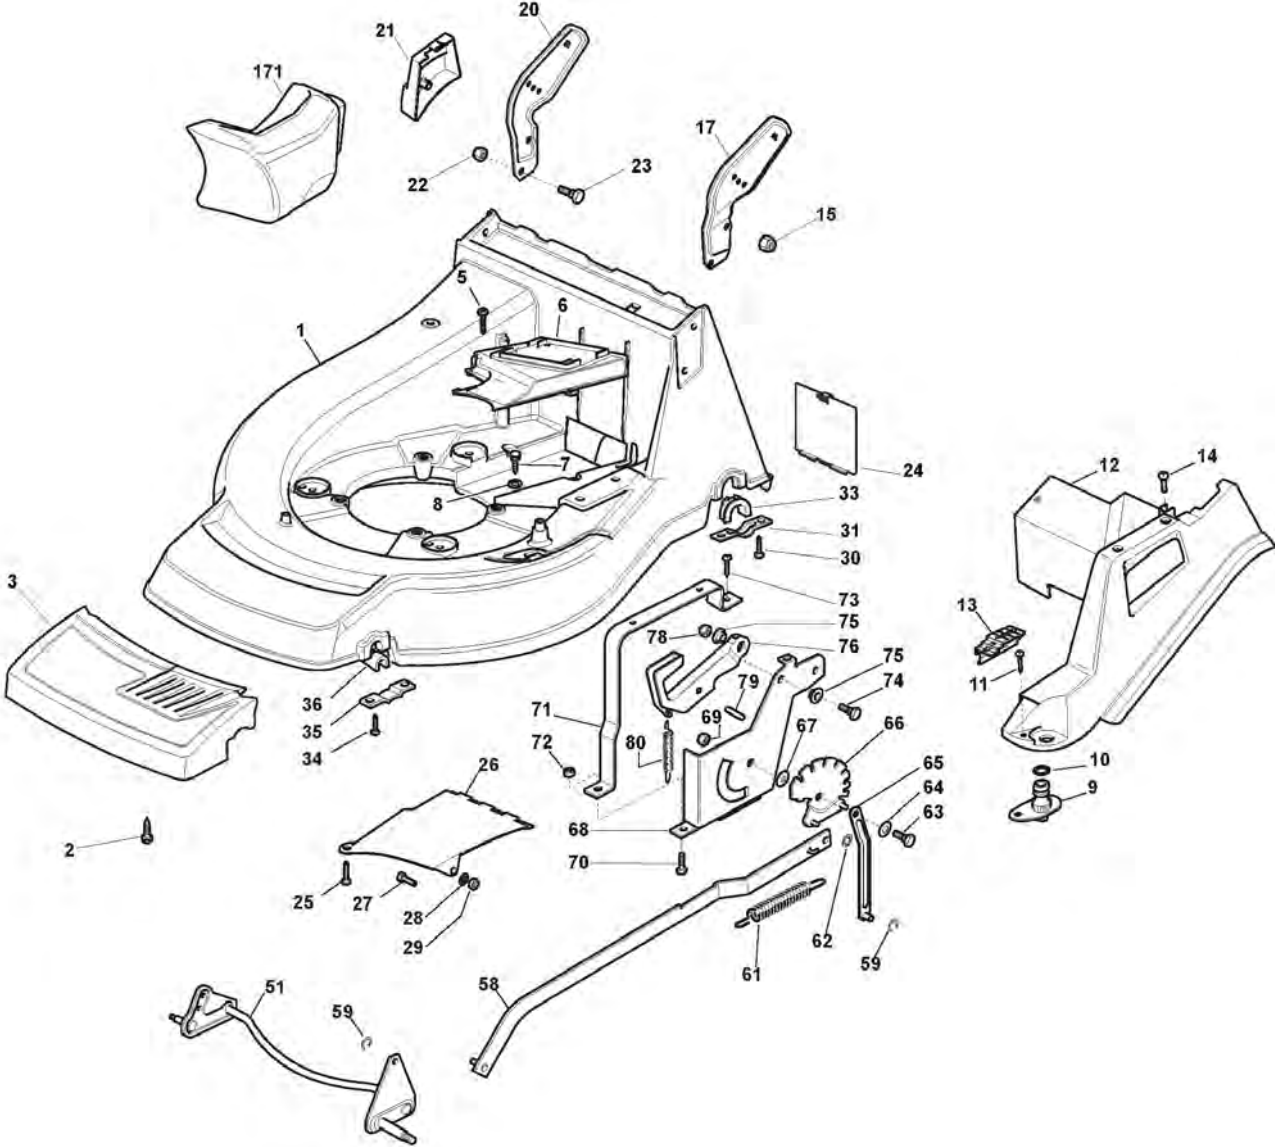

Châssis Et Reglage Hauter Decoupe

Réf. N°	Q.té :	Code article	Description	Articles	De	Jusqu'à
1	1	381003543/0	Chassis-red	To 31-August-2010		
1	1	381003543/1	Châssis Rouge	From 01-September-2010 To 31-August-2013		
1	1	381004744/0	Châssis Gris	From 01-September-2013		
2	4	112735420/0	Vis			
3	1	122226050/0	Mesque, Noir			
5	2	112728522/0	Vis			
6	1	322060200/0	Protection Courroie	Not For BBC Models;To 31-August-2007		
6	1	322060200/1	Protection Courroie	Not For BBC Models;From 01-September-2007		
7	1	112731350/0	Vis			
8	2	112523040/0	Rondelle			
9	1	122034000/0	Attaque Lavage			
10	1	119035000/0	Joint Or			
11	3	112728519/0	Vis			
12	1	322060144/2	Couvre Roues	To 31-August-2009		
12	1	322060144/3	Châssis Reglage	From 01-September-2009		
13	1	122570200/0	Plaquette Reglage			
14	1	112728520/0	Vis			
15	2	112155000/0	Ecrou			
17	1	322778397/1	Bride Gauche			
20	1	322778396/1	Bride Droit			
21	1	122601001/0	Protection			
22	2	112155000/0	Ecrou			
23	2	112793301/0	Vis			
24	1	122595352/0	Voyant De Visite			
25	1	112729600/0	Vis	From 01-September-2014		
25	1	112731350/0	Vis	To 31-August-2014		
26	1	322108205/0	Convoyeur	To 31-August-2014		
26	1	322108205/1	Convoyeur	From 01-September-2014		
27	1	112789000/0	Vis			
28	1	112523020/0	Rondelle			
29	1	112154330/0	Ecrou			
30	4	112731350/0	Vis			
31	2	322545147/0	Plaquette			
33	2	322038407/0	Douille			
34	4	112731350/0	Vis			
35	2	322545156/0	Plaquette			
36	2	122038400/1	Douille			
51	1	381002801/1	Axe Roues Avant	To 31-August-2011		
51	1	381002865/1	Axe Roues Avant	From 01-September-2011 To 31-August-2012		
51	1	381302865/0	Axe Roues Avant	From 01-September-2013		
58	1	181001136/0	Tige Commande Reglage Hauteur	(Honda);To 31-August-2011		
58	1	381002040/0	Tige Commande Reglage Hauteur	From 01-September-2011		
59	2	112000930/0	Anneau Benzing			
61	1	122446187/0	Ressort			
62	2	112604899/0	Fixateur A Couronne			
63	1	122529662/0	Point D'Appui