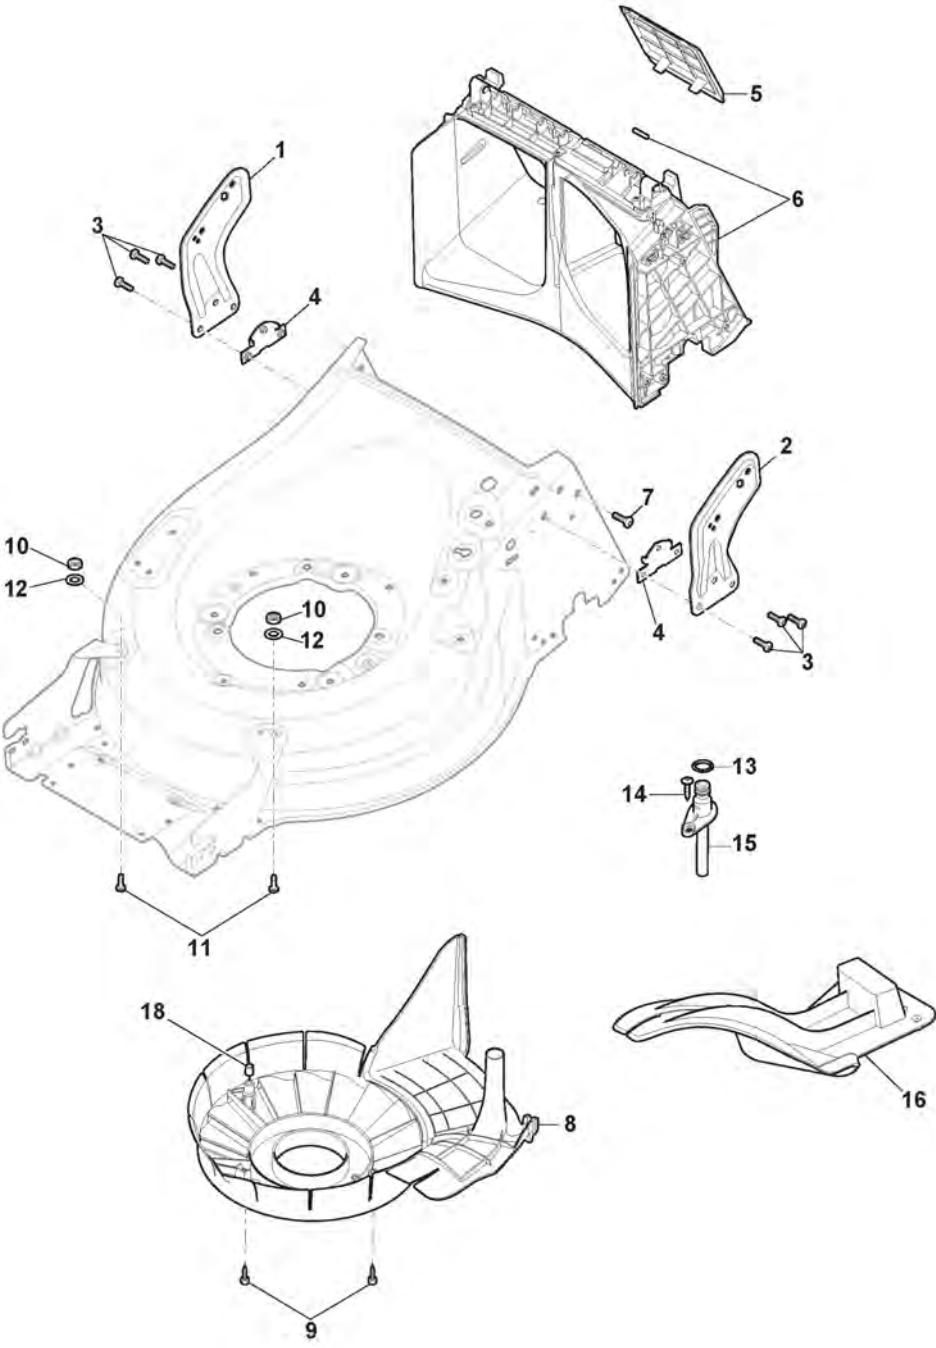

Protection Courroie

Réf. N°	Q.té :	Code article	Description	Articles	De	Jusqu'à
1	1	381005195/0	Etrier Droit	Black;To 31-August-2017		
1	1	381005195/1	Etrier Droit	Black;From 01-September-2017 To 31-August-2018		
1	1	381005195/2	Etrier Droit	Black;From 01-September-2018		
2	1	381005197/0	Etrier Gauche	Black;To 31-August-2017		
2	1	381005197/1	Etrier Gauche	Black;From 01-September-2017 To 31-August-2018		
2	1	381005197/2	Etrier Gauche	Black;From 01-September-2018		
3	6	112727801/0	Vis			
4	2	322545213/0	Plaquette			
5	1	322600310/0	Rear door	Not for TR/E models		
6	1	381102204/0	Rear Baffle Assembly	To S/N 19JA2WBH017664		
6	1	381102204/1	Rear Baffle Assembly	From S/N 19JA2WBH017665		
7	6	112728699/0	Vis			
8	1	322060271/0	Protection Mulching	To 31-August-2015		
8	1	322060271/1	Protection Mulching	From 01-September-2015 To 31-August-2018		
8	1	322060271/2	Protection Mulching	From 01-September-2018		
9	2	112728530/0	Vis	To 31-August-2015		
9	2	112728531/0	Vis	From 01-September-2015 To 31-August-2016		
9	2	112735645/0	Vis	From 01-September-2016		
10	2	112154510/0	Ecrou			
11	2	112815205/0	Vis			
12	2	112521330/0	Rondelle			
13	1	119035000/0	Joint Or			
14	1	112728697/0	Vis			
15	1	322034002/0	Attaque Lavage			
16	1	322140246/0	Deflecteur			
18	2	122042073/0	Douille	From 01-September-2018