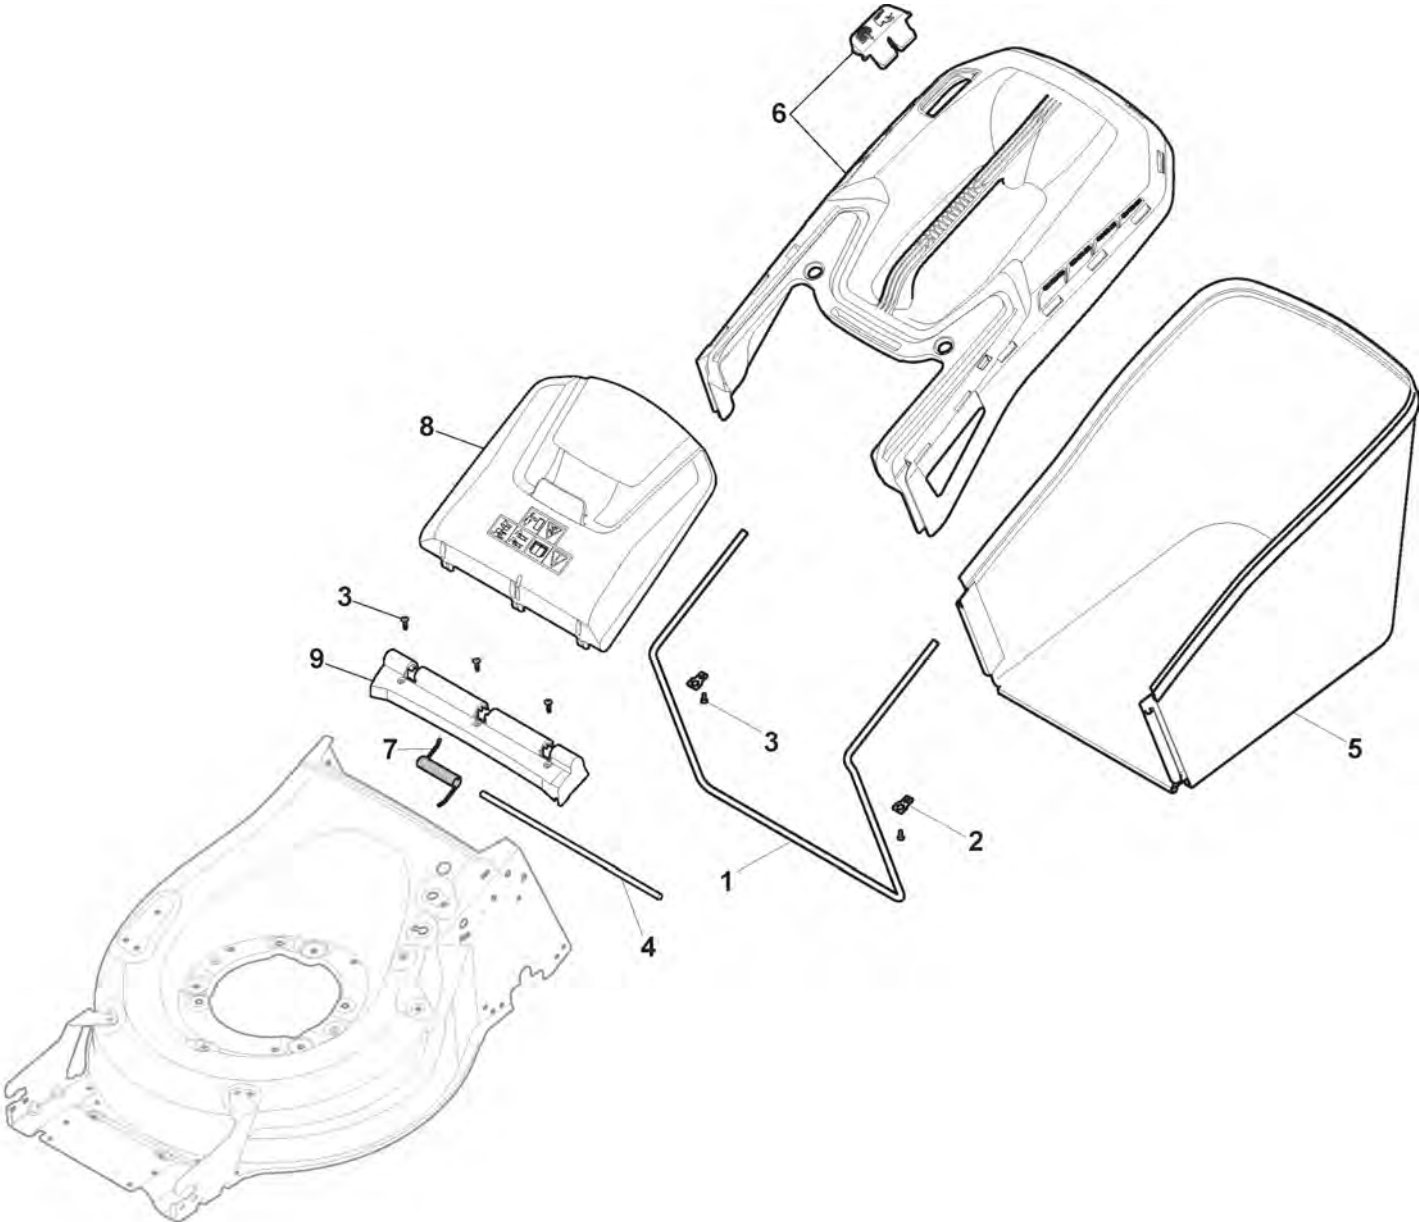

Sac De Ramassage D'Herbe

Réf. N°	Q.té :	Code article	Description	Articles	De	Jusqu'à
1	1	181006411/0	Châssis Bac	To 31-August-2019		
1	1	181006411/1	Châssis Bac	From 01-September-2019		
2	2	322557177/0	Plaquette			
3	5	112728697/0	Vis			
4	1	122517884/0	Pivot			
5	1	181102349/0	Sac, Toile	Black without Logo		
6	1	381486039/0	Sac, Partie Superieure Noir	Black with Grey Indicator		
7	1	122450479/0	Ressort			
8	1	322600308/0	Pare-Pierres, Noir			
9	1	322109569/0	Support Pare-Pierres, Noir