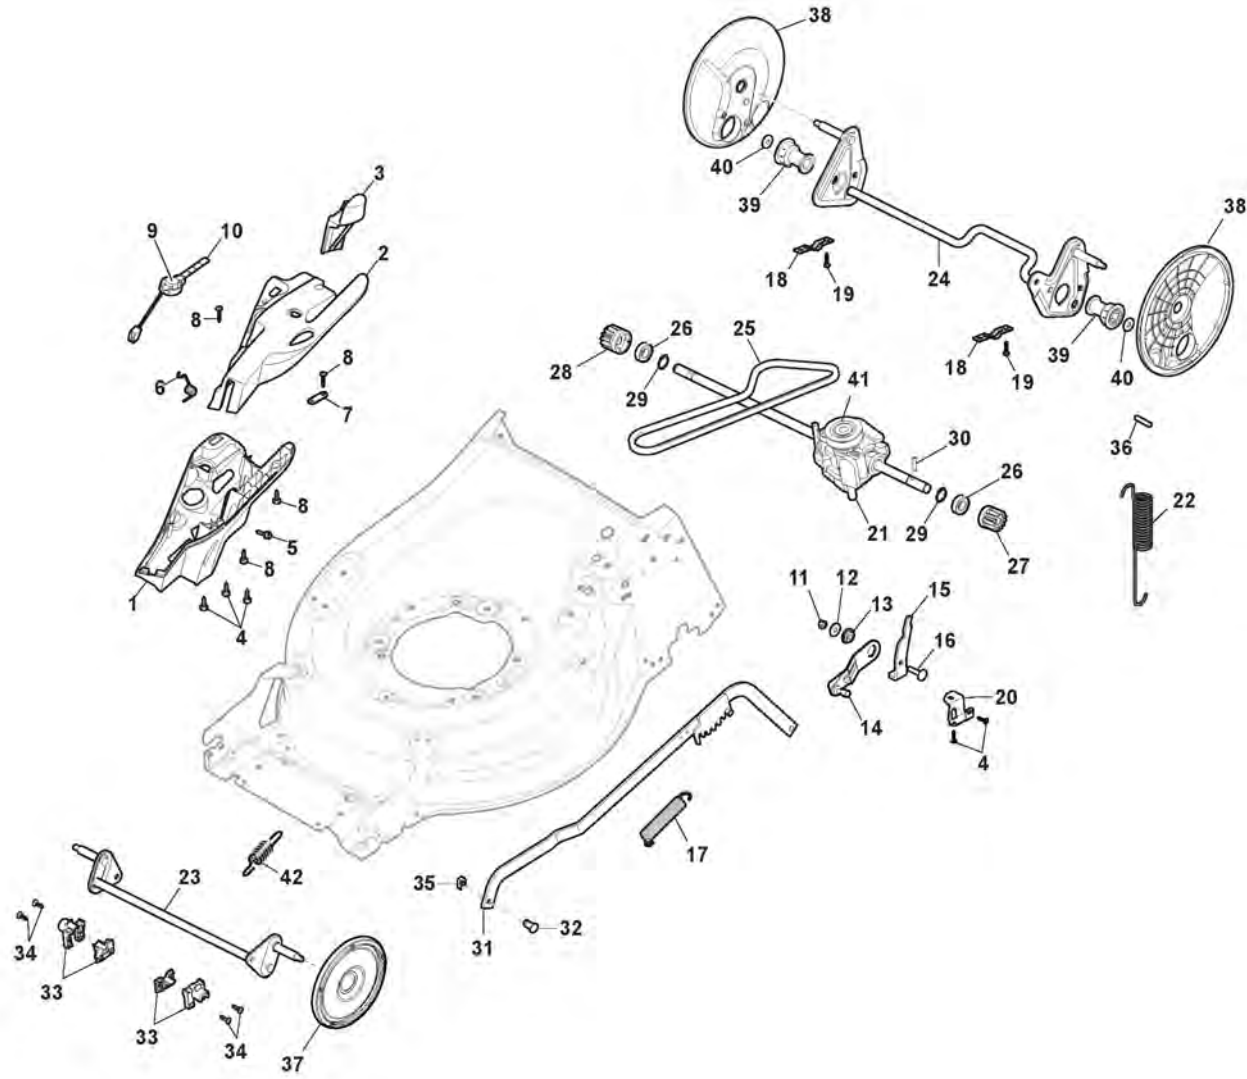

Châssis Et Reglage Hauter Decoupe

Réf. N°	Q.té :	Code article	Description	Articles	De	Jusqu'à
1	1	322055262/0	Couvercle Inferieur			
2	1	322055263/0	Couvercle supérieur			
3	1	322602026/0	Bouton			
4	5	112728699/0	Vis			
5	1	125943004/0	Vis			
6	1	122450477/0	Ressort			
7	1	322981471/1	Plaquette			
8	5	112728697/0	Vis			
9	1	322602027/0	Lentille			
10	1	322602028/0	Télespectateur			
11	1	112154510/0	Ecrou			
12	1	112523040/0	Rondelle			
13	1	122517873/0	Pivot			
14	1	381003475/0	Levier, Reglage Hauteur	To 31-August-2015		
14	1	381003475/1	Levier, Reglage Hauteur	From 01-September-2015 To 31-August-2017		
14	1	381003475/2	Levier, Reglage Hauteur	From 01-September-2017		
15	1	322778475/0	Etrier			
16	1	112815270/0	Vis			
17	1	122450480/0	Ressort			
18	2	322545152/0	Plaquette			
19	4	112728697/0	Vis			
20	1	322778473/0	Etrier	To 31-August-2018		
20	1	322778473/1	Etrier	From 01-September-2018		
21	1	181003114/0	Groupe Traction			
22	1	122450478/0	Ressort			
23	1	381302881/0	Axe Roues Avant			
24	1	381302891/0	Axe Roues Arriere			
25	1	135063900/0	Courroie			
26	2	119216035/0	Roulement			
27	1	122570110/1	Pignon Droit			
28	1	122570120/1	Pignon Gauche			
29	4	112608600/0	Seeger			
30	2	122753000/0	Goupille			
31	1	381002047/0	Tige Commande de Roues			
32	2	122519820/0	Pivot			
33	2	322785305/0	Support	To 31-August-2015		
33	2	322785305/1	Support	From 01-September-2015		
34	4	112728697/0	Vis			
35	2	112436051/0	Plaquette			
36	1	112645708/0	Pivot			
37	2	322600247/0	Protection Roue			
38	2	322600205/1	Protection Roue			
39	2	322042068/0	Douille			
40	2	112521371/0	Rondelle			
41	1	122601909/0	Poulie			
42	1	122450481/0	Spring Front Axle