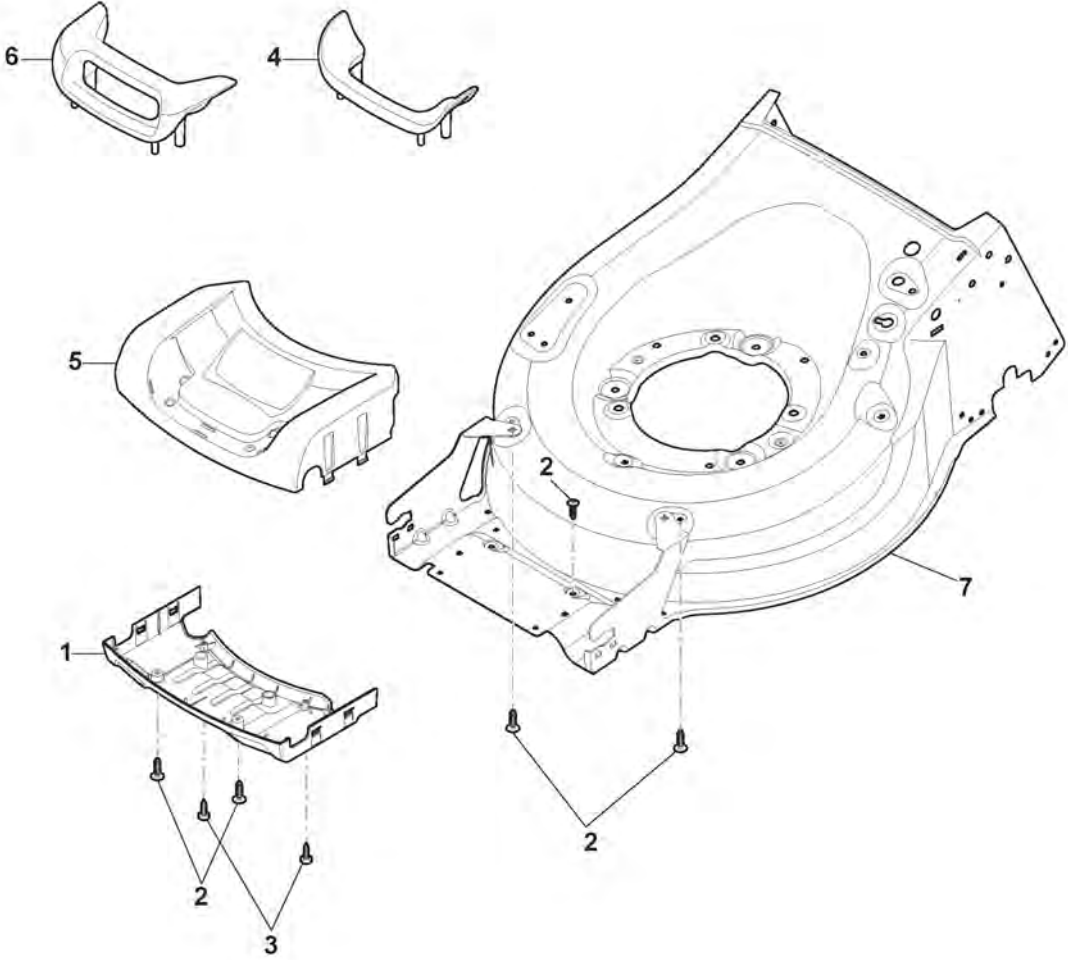

Mesque

Réf. N°	Q.té :	Code article	Description	Articles	De	Jusqu'à
1	1	322500111/0	Admission d'air			
2	6	112728697/0	Vis			
3	2	112728699/0	Vis			
4	1	322055524/0	Renfort	To 31-december-2018		
4	1	322055524/1	Renfort	From 01-January-2019		
5	1	322226215/0	Mesque, Rouge	Light Red		
5	1	322226229/0	Mesque, Noir	Black		
5	1	322226243/0	Mesque, Rouge	Dark Red		
6	1	322393742/0	Poignée	To 31-december-2018		
6	1	322393742/1	Poignée	From 01-January-2019		
7	1	381004776/0	Châssis Rouge	To 31-August-2016		
7	1	381004792/0	Châssis Rouge	From 01-September-2016 To 31-August-2018		
7	1	381004853/0	Châssis Gris	From 01-September-2018