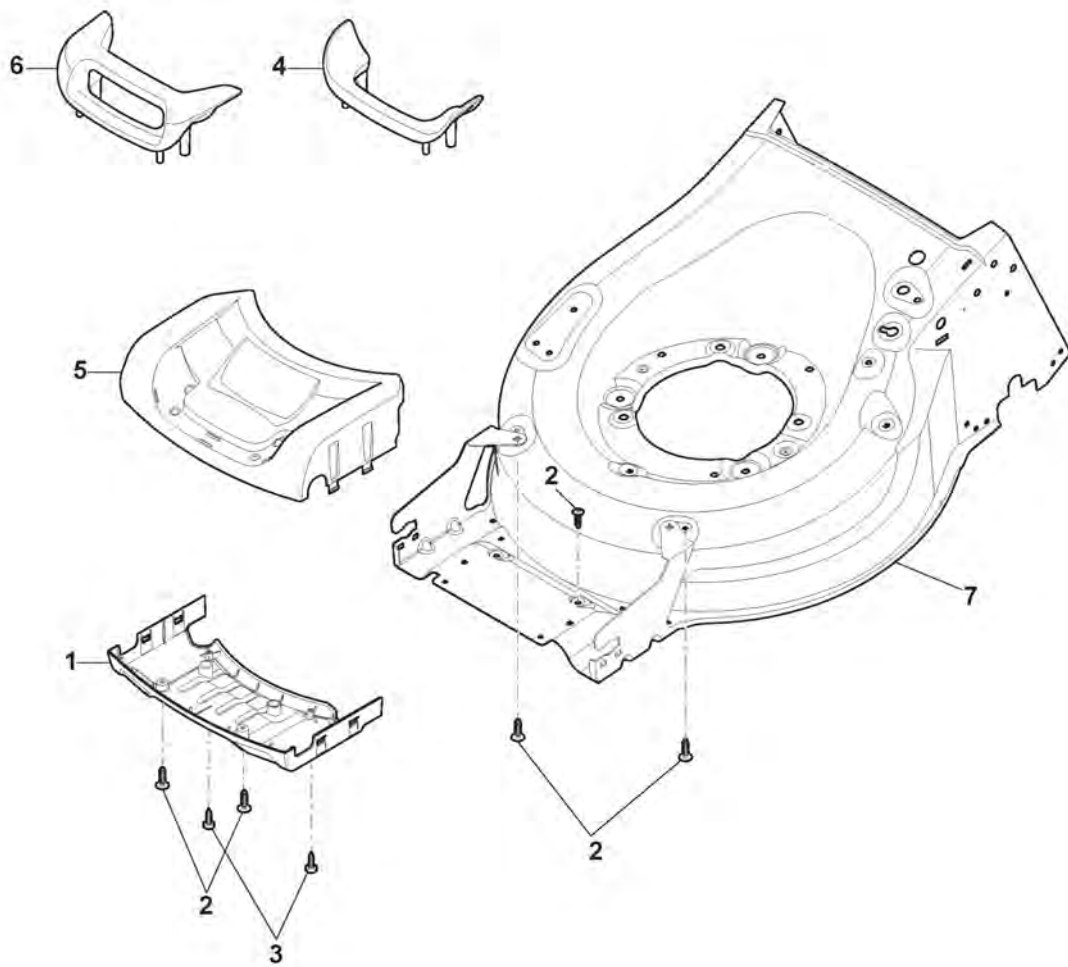

Mesque

Réf. N°	Q.té :	Code article	Description	Articles	De	Jusqu'à
1	1	322500111/0	Admission d'air			
2	6	112728697/0	Vis			
3	2	112728699/0	Vis			
4	1	322055524/0	Renfort	To 31-december-2018		
4	1	322055524/1	Renfort	From 01-January-2019		
5	1	322226215/0	Mesque, Rouge	Light Red		
5	1	322226229/0	Mesque, Noir	Black		
5	1	322226243/0	Mesque, Rouge	Dark Red		
6	1	322393742/0	Poignée	To 31-december-2018		
6	1	322393742/1	Poignée	From 01-January-2019		
7	1	381004776/0	Châssis Rouge	To 31-August-2016		
7	1	381004792/0	Châssis Rouge	From 01-September-2016 To 31-August-2018		
7	1	381004853/0	Châssis Gris	From 01-September-2018