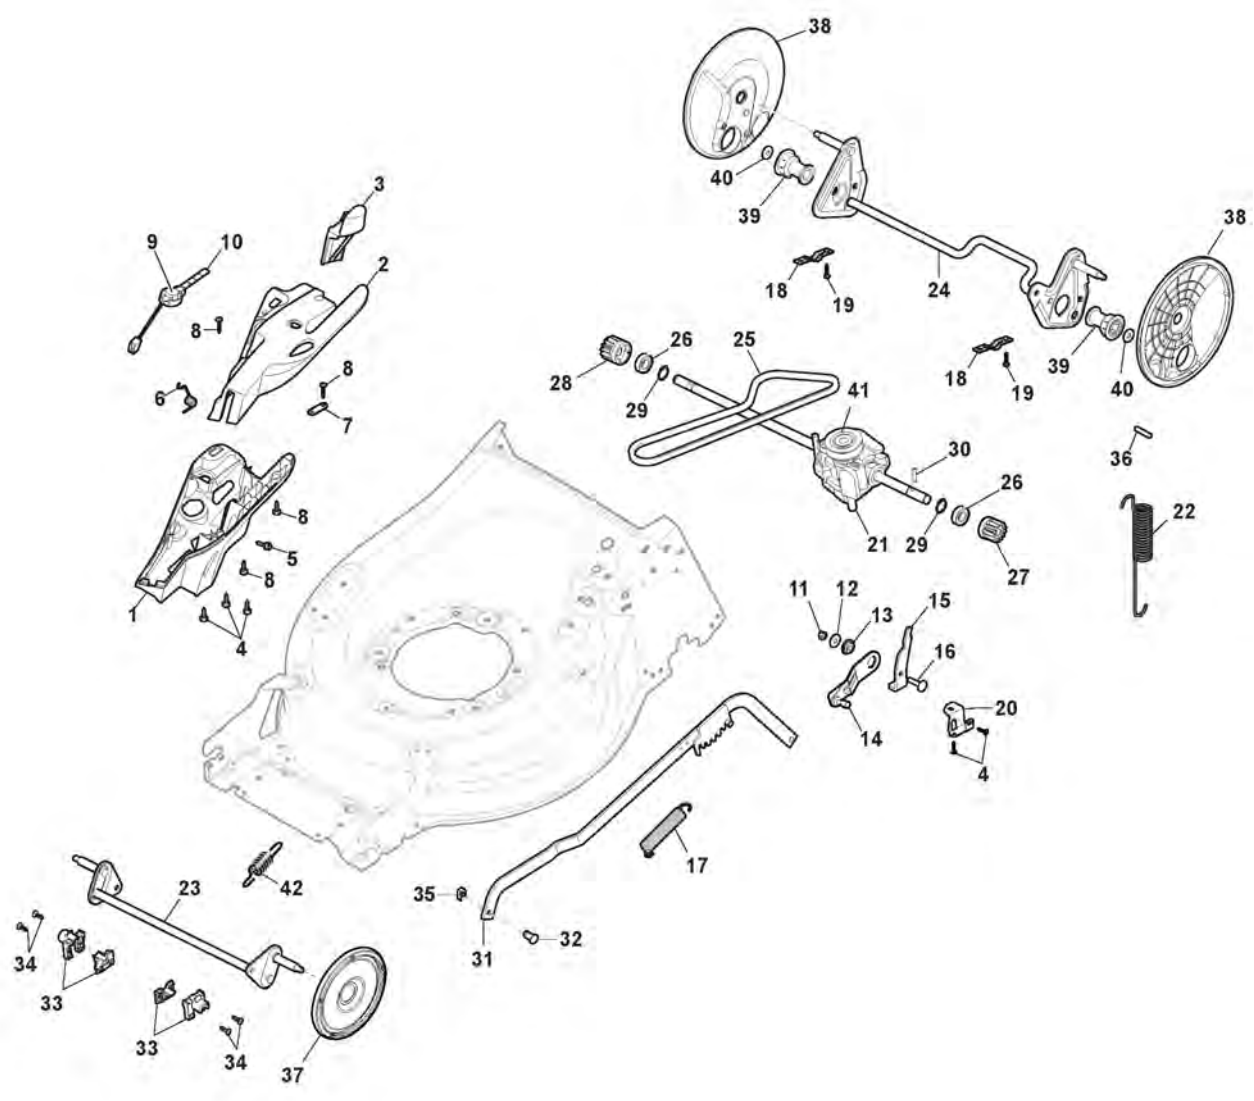

Châssis Et Reglage Hauter Decoupe

Réf. N°	Q.té :	Code article	Description	Articles	De	Jusqu'à
1	1	322055262/0	Couvercle Inferieur			
2	1	322055263/0	Couvercle supérieur			
3	1	322602026/0	Bouton			
4	5	112728699/0	Vis			
5	1	125943004/0	Vis			
6	1	122450477/0	Ressort			
7	1	322981471/1	Plaquette			
8	5	112728697/0	Vis			
9	1	322602027/0	Lentille			
10	1	322602028/0	Télespectateur			
11	1	112154510/0	Ecrou			
12	1	112523040/0	Rondelle			
13	1	122517873/0	Pivot			
14	1	381003475/0	Levier, Reglage Hauteur	To 31-August-2015		
14	1	381003475/1	Levier, Reglage Hauteur	From 01-September-2015 To 31-August-2017		
14	1	381003475/2	Levier, Reglage Hauteur	From 01-September-2017		
15	1	322778475/0	Etrier			
16	1	112815270/0	Vis			
17	1	122450480/0	Ressort			
18	2	322545152/0	Plaquette			
19	4	112728697/0	Vis			
20	1	322778473/0	Etrier	To 31-August-2018		
20	1	322778473/1	Etrier	From 01-September-2018		
21	1	181003114/0	Groupe Traction			
22	1	122450478/0	Ressort			
23	1	381302881/0	Axe Roues Avant			
24	1	381302891/0	Axe Roues Arriere			
25	1	135063900/0	Courroie			
26	2	119216035/0	Roulement			
27	1	122570110/1	Pignon Droit			
28	1	122570120/1	Pignon Gauche			
29	4	112608600/0	Seeger			
30	2	122753000/0	Goupille			
31	1	381002047/0	Tige Commande de Roues			
32	2	122519820/0	Pivot			
33	2	322785305/0	Support	To 31-August-2015		
33	2	322785305/1	Support	From 01-September-2015		
34	4	112728697/0	Vis			
35	2	112436051/0	Plaquette			
36	1	112645708/0	Pivot			
37	2	322600247/0	Protection Roue			
38	2	322600205/1	Protection Roue			
39	2	322042068/0	Douille			
40	2	112521371/0	Rondelle			
41	1	122601909/0	Poulie			
42	1	122450481/0	Spring Front Axle